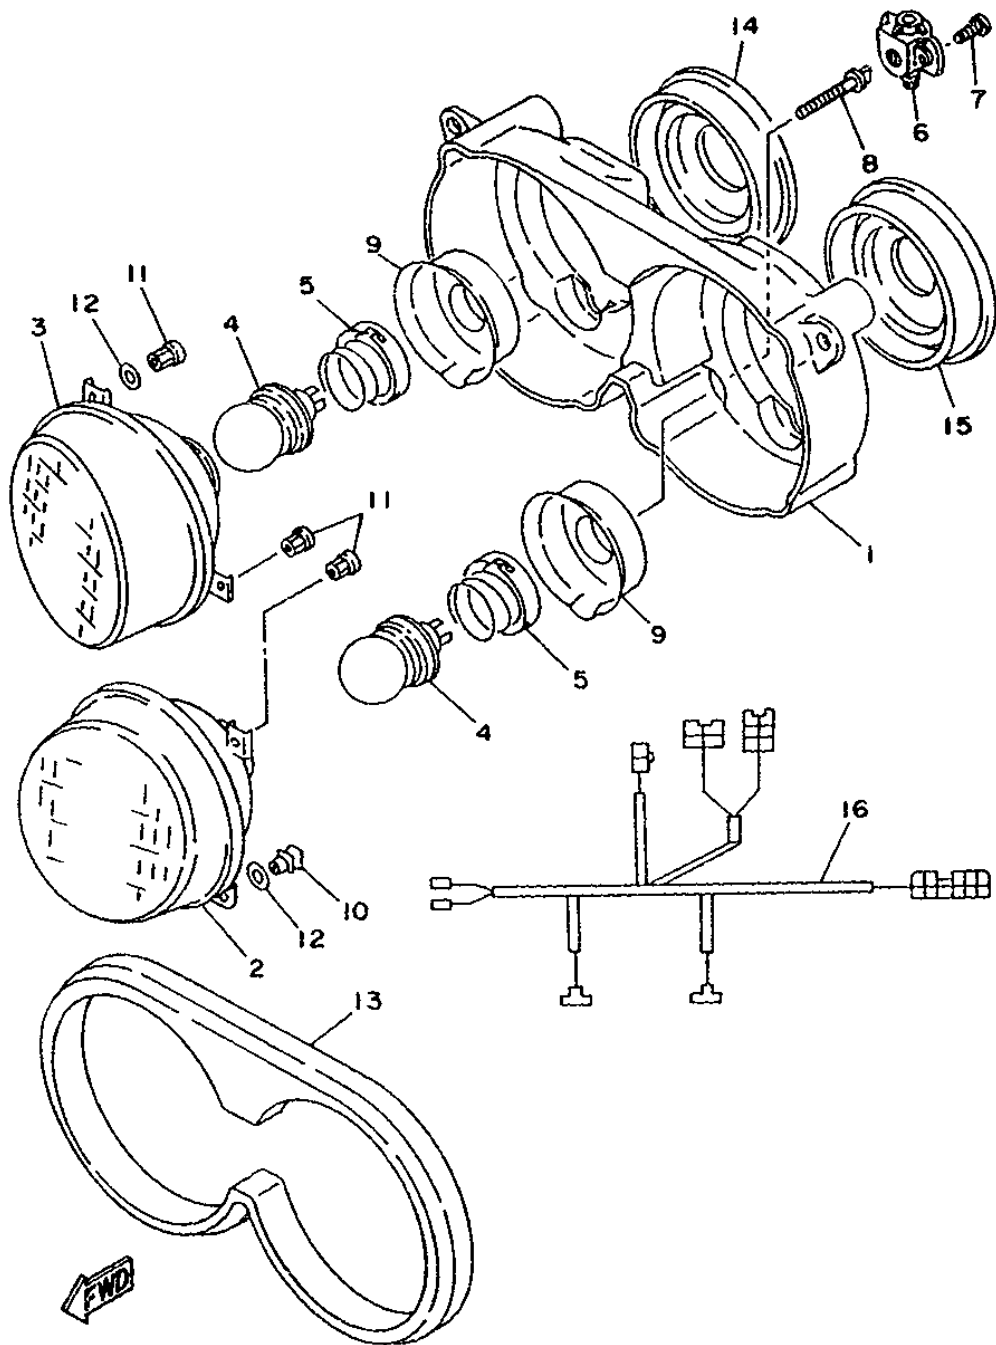

Ref No	Part No	Description

01	3VD-84330-00-00	Body Assy
02	3VD-84320-20-00	Lens Assy
03	3VD-8432A-40-00	Lens Assy
05	341-84393-40-00	Holder, Bulb
06	3MA-8430M-00-00	Gear Unit Assy
07	97706-40616-00	Screw, Tapping
08	2AX-84331-00-00	Screw, Rim Adjusting
09	46X-84396-00-00	Cover
10	3AJ-8431U-00-00	Holder
11	51L-84334-00-00	Nut, Adjusting
12	3GM-84344-00-00	Washer, Plain
13	3HE-84366-00-00	Damper, Headlight 1
14	2LA-84397-00-00	Cover, Socket
15	2LA-84397-10-00	Cover, Socket
16	3VD-84359-00-00	Cord, Headlight

3VD1300-1500