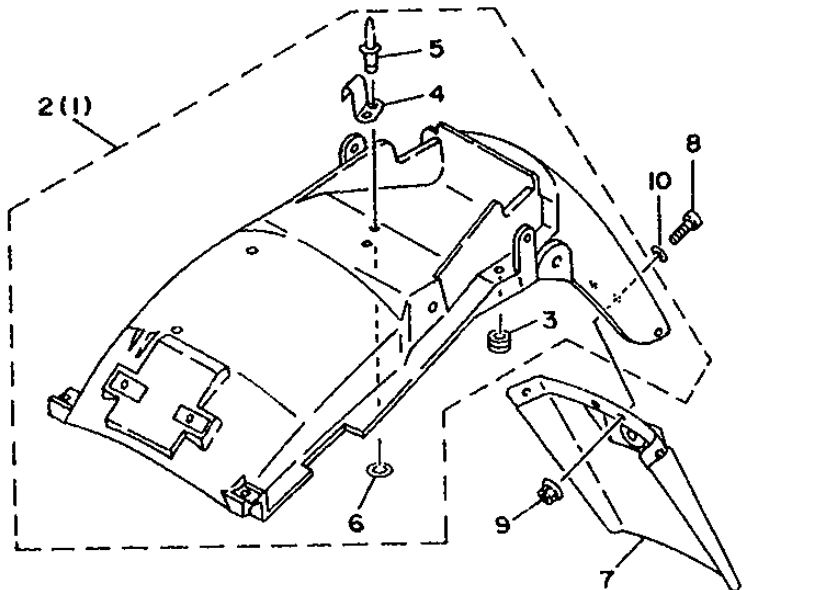

3VD1300-1460

Ref No	Part No	Description
01	3VD-W2161-00-00	Rear Fender Comp.
02	3VD-Y2161-60-00	Rear Fender Comp.
03	90480-10258-00	• Grommet
04	3VD-21366-00-00	• Hook, Tool Band
05	90267-40073-00	• Rivet, Blind
06	92990-04200-00	• Washer, Plain
07	3LD-21621-01-00	Flap
08	90149-04278-00	Screw
09	95606-04100-00	Nut, U
10	90201-047A2-00	Washer, Plate
11	3VD-84330-00-00	Body Assy
12	3VD-84320-20-00	Lens Assy
13	3VD-8432A-20-00	Lens Assy
15	341-84393-40-00	Holder, Bulb
16	3MA-8430M-00-00	Gear Unit Assy
17	97706-40616-00	Screw, Tapping
18	2AX-84331-00-00	Screw, Rim Adjusting
19	46X-84396-00-00	Cover
20	3AJ-8431U-00-00	Holder
21	51L-84334-00-00	Nut, Adjusting
22	3GM-84344-00-00	Washer, Plain
23	3HE-84366-00-00	Damper, Headlight 1
24	2LA-84397-00-00	Cover, Socket
25	2LA-84397-10-00	Cover, Socket
26	3VD-84359-10-00	Cord, Headlight