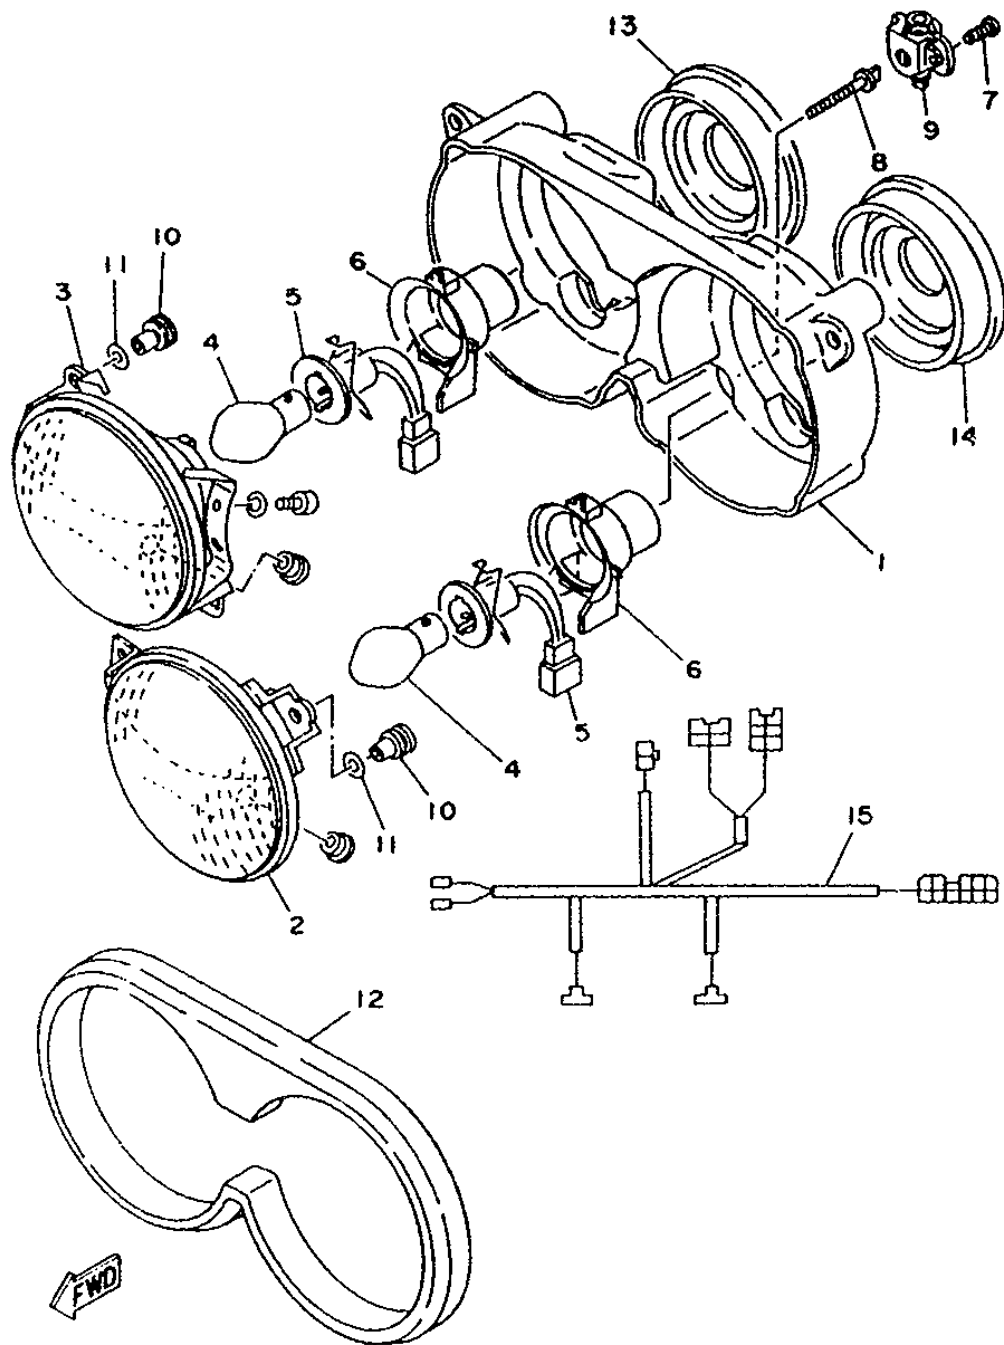

Ref No	Part No	Description
01	3VD-84330-00-00	Body Assy
02	3VD-84320-10-00	Lens Assy
03	3VD-8432A-10-00	Lens Assy
05	2LA-84375-00-00	Fitting Plate, Bulb
06	2LA-84393-00-00	Holder, Bulb
07	2GH-84397-00-00	Cover, Socket
08	2F9-84314-00-00	Bulb (12v-60/55w)
09	2LA-84397-00-00	Cover, Socket
10	2LA-84397-10-00	Cover, Socket
11	3AJ-8431U-00-00	Holder
12	51L-84334-00-00	Nut, Adjusting
13	2AX-84331-00-00	Screw, Rim Adjusting
14	3MA-8430M-00-00	Gear Unit Assy
15	97706-40616-00	Screw, Tapping
16	3GM-84344-00-00	Washer, Plain
17	3HE-84366-00-00	Damper, Headlight 1
18	2F9-84375-00-00	Setting Plate, Bulb
19	2F9-84397-01-00	Cover, Socket
20	3VD-84359-00-00	Cord, Headlight

Ref No	Part No	Description
--------	---------	-------------

01	3VD-83570-00-00	Speedometer Assy
02	3VD-83570-10-00	Speedometer Assy
03	3VD-84330-00-00	Body Assy
04	3VD-84320-50-00	Lens Assy
05	3VD-8432A-50-00	Lens Assy
06	1FM-84314-H0-00	Bulb (12v-35/35w)
07	2F9-84375-00-00	Setting Plate, Bulb
08	2F9-84397-01-00	Cover, Socket
09	3AJ-8431U-00-00	Holder
10	51L-84334-00-00	Nut, Adjusting
11	2AX-84331-00-00	Screw, Rim Adjusting
12	3MA-8430M-00-00	Gear Unit Assy
13	97706-40616-00	Screw, Tapping
14	3GM-84344-00-00	Washer, Plain
15	3HE-84366-00-00	Damper, Headlight 1
16	2LA-84397-00-00	Cover, Socket
17	2LA-84397-10-00	Cover, Socket
18	3VD-84359-10-00	Cord, Headlight

3VD1300-1480

Ref No	Part No	Description
01	3VD-84330-60-00	Body Assy
02	2GH-84320-00-00	Lens Assy
03	2GH-8432A-00-00	Lens Assy
05	14A-84112-40-00	Socket Assy
06	5Y8-84397-00-00	Cover, Socket
07	97706-40616-00	Screw, Tapping
08	2AX-84331-00-00	Screw, Rim Adjusting
09	3MA-8430M-00-00	Gear Unit Assy
10	3AJ-8431U-00-00	Holder
11	3GM-84344-00-00	Washer, Plain
12	3HE-84366-00-00	Damper, Headlight 1
13	2LA-84397-00-00	Cover, Socket
14	2LA-84397-10-00	Cover, Socket
15	3VD-84359-20-00	Cord, Headlight