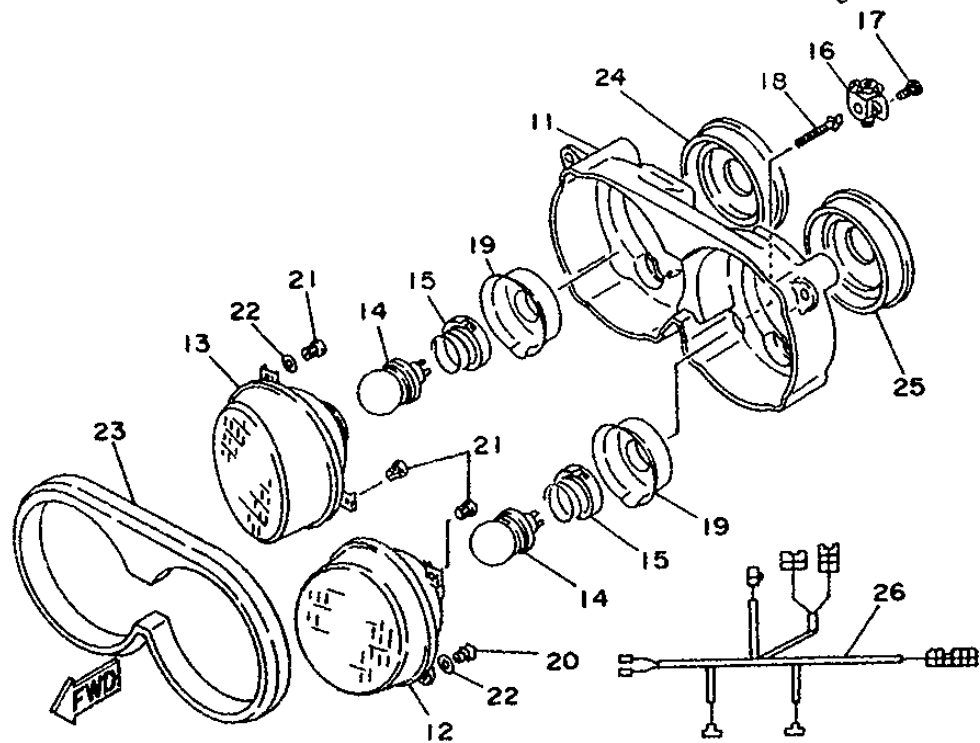

3VD1300-1460

Ref No	Part No	Description
01	3VD-W2161-00-00	Rear Fender Comp.
02	3VD-Y2161-60-00	Rear Fender Comp.
03	90480-10258-00	• Grommet
04	3VD-21366-00-00	• Hook, Tool Band
05	90267-40073-00	• Rivet, Blind
06	92990-04200-00	• Washer, Plain
07	3LD-21621-01-00	Flap
08	90149-04278-00	Screw
09	95606-04100-00	Nut, U
10	90201-047A2-00	Washer, Plate
11	3VD-84330-00-00	Body Assy
12	3VD-84320-20-00	Lens Assy
13	3VD-8432A-20-00	Lens Assy
15	341-84393-40-00	Holder, Bulb
16	3MA-8430M-00-00	Gear Unit Assy
17	97706-40616-00	Screw, Tapping
18	2AX-84331-00-00	Screw, Rim Adjusting
19	46X-84396-00-00	Cover
20	3AJ-8431U-00-00	Holder
21	51L-84334-00-00	Nut, Adjusting
22	3GM-84344-00-00	Washer, Plain
23	3HE-84366-00-00	Damper, Headlight 1
24	2LA-84397-00-00	Cover, Socket
25	2LA-84397-10-00	Cover, Socket
26	3VD-84359-10-00	Cord, Headlight