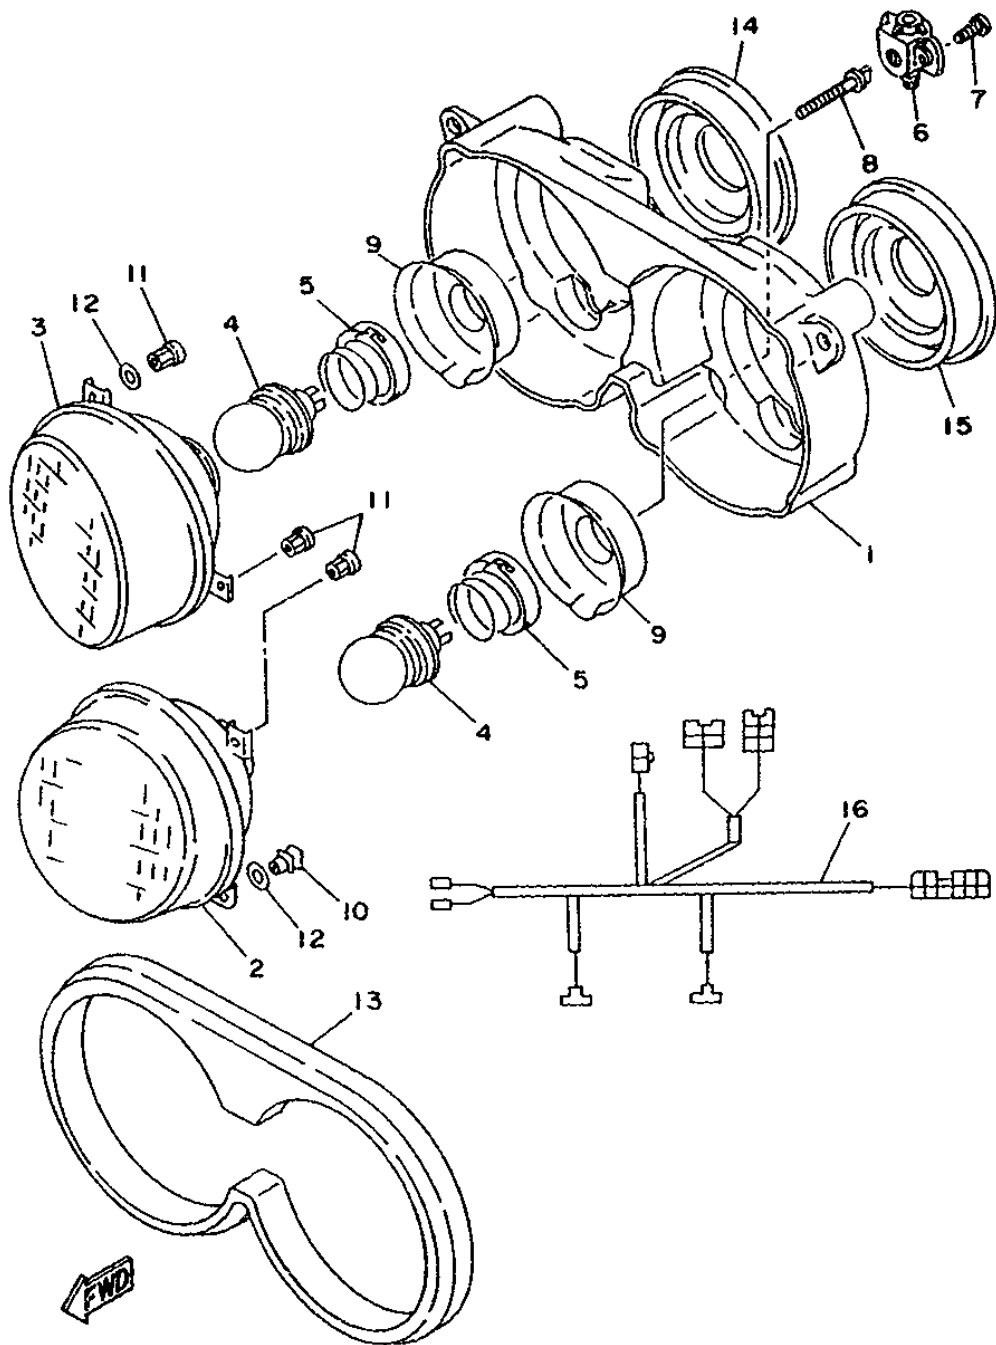

Ref No	Part No	Description

01	3VD-84330-00-00	Body Assy
02	3VD-84320-20-00	Lens Assy
03	3VD-8432A-30-00	Lens Assy
05	341-84393-40-00	Holder, Bulb
06	3MA-8430M-00-00	Gear Unit Assy
07	97706-40616-00	Screw, Tapping
08	2AX-84331-00-00	Screw, Rim Adjusting
09	46X-84396-00-00	Cover
10	3AJ-8431U-00-00	Holder
11	51L-84334-00-00	Nut, Adjusting
12	3GM-84344-00-00	Washer, Plain
13	3HE-84366-00-00	Damper, Headlight 1
14	2LA-84397-00-00	Cover, Socket
15	2LA-84397-10-00	Cover, Socket
16	3VD-84369-00-00	Cord, Headlight

3VD1300-1500