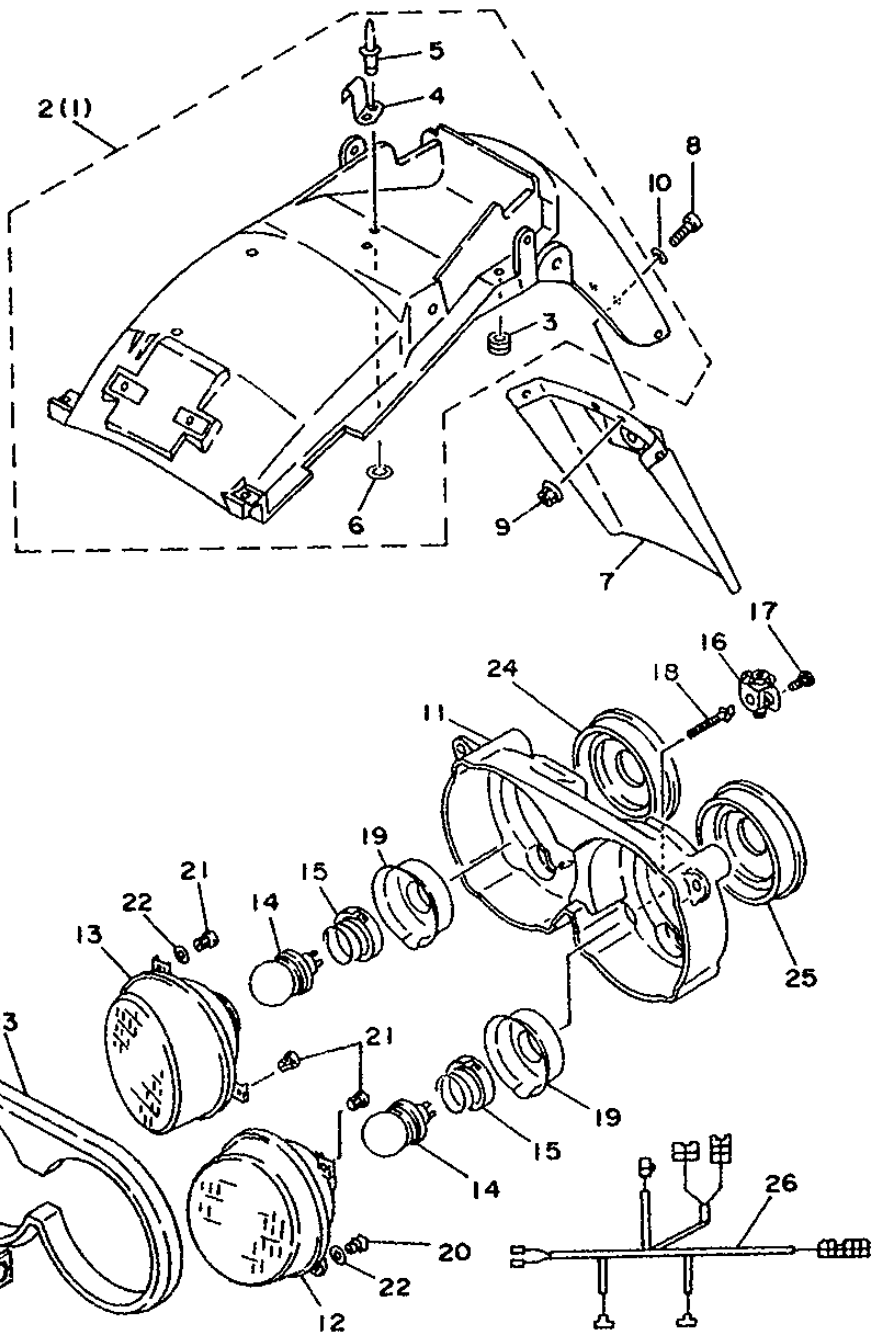

Ref No	Part No	Description
01	3VD-Y2161-00-00	Fender, Rear
02	3VD-Y2161-60-00	Rear Fender C0mp.
03	90480-10258-00	. . Grommet
04	3VD-21366-00-00	. . Hook, Tool Band
05	90267-40073-00	. . Rivet, Blind
06	92990-04200-00	. . Washer, Plain
07	3LD-21621-01-00	Flap
08	90149-04278-00	Screw
09	95606-04100-00	Nut, U
10	90201-047A2-00	Washer, Plate
11	3VD-84330-00-00	Body Assy
12	3VD-84320-20-00	Lens Assy
13	3VD-8432A-40-00	Lens Assy
15	341-84393-40-00	Holder, Bulb
16	3MA-8430M-00-00	Gear Unit Assy
17	97706-40616-00	Screw, Tapping
18	2AX-84331-00-00	Screw, Rim Adjusting
19	46X-84396-00-00	Cover
20	3AJ-8431U-00-00	Holder
21	51L-84334-00-00	Nut, Adjusting
22	3GM-84344-00-00	Washer, Plain
23	3HE-84366-00-00	Damper, Headlight 1
24	2LA-84397-00-00	Cover, Socket
25	2LA-84397-10-00	Cover, Socket
26	3VD-84359-00-00	Cord, Headlight

3VD:300-1460