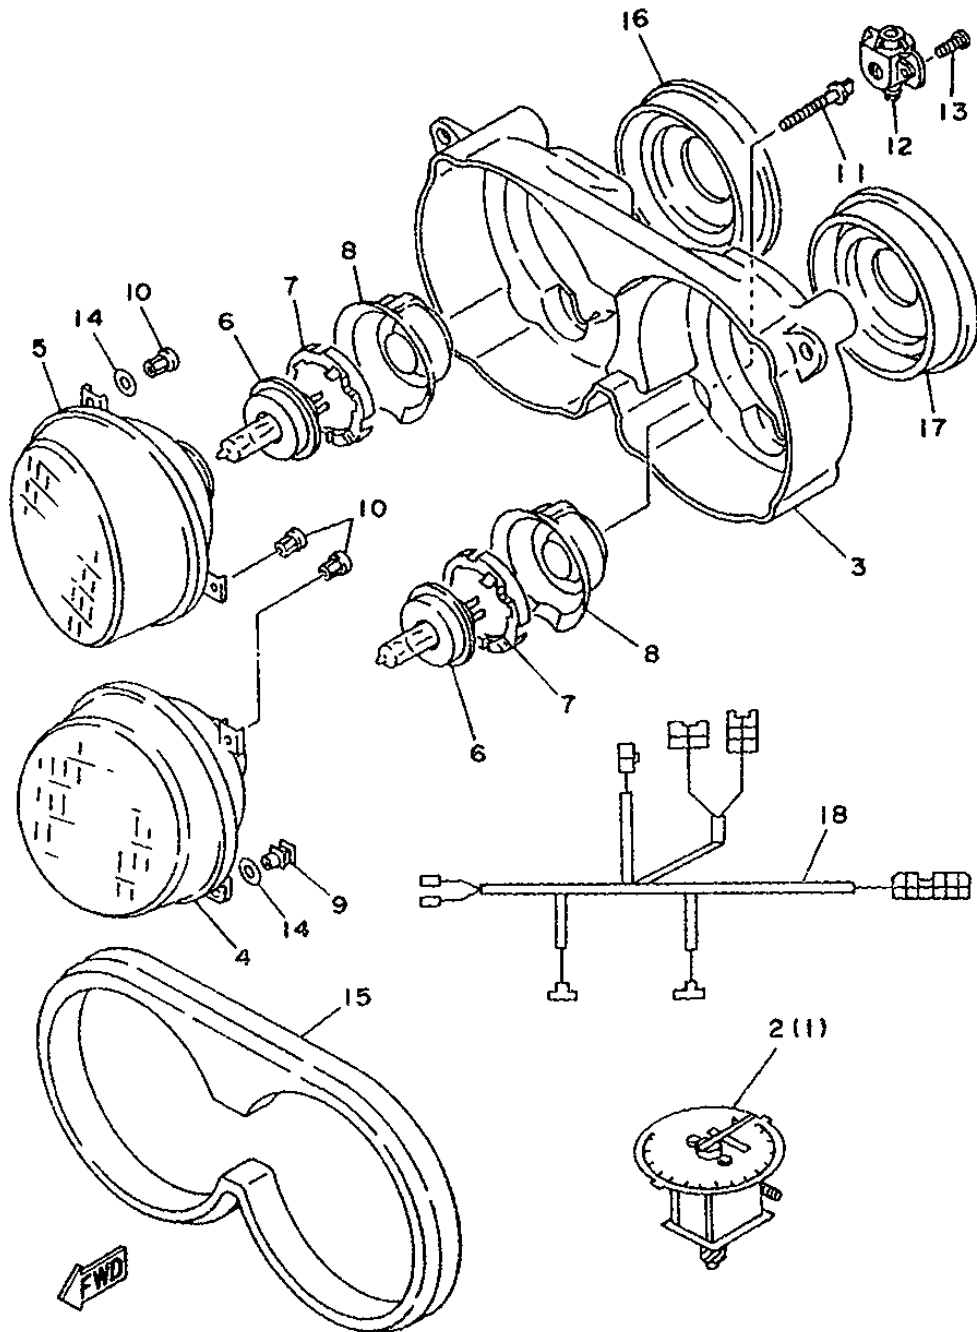

Ref No	Part No	Description
01	3VD-84330-00-00	Body Assy
02	3VD-84320-10-00	Lens Assy
03	3VD-8432A-10-00	Lens Assy
05	2LA-84375-00-00	Fitting Plate, Bulb
06	2LA-84393-00-00	Holder, Bulb
07	2GH-84397-00-00	Cover, Socket
08	2F9-84314-00-00	Bulb (12v-60/55w)
09	2LA-84397-00-00	Cover, Socket
10	2LA-84397-10-00	Cover, Socket
11	3AJ-8431U-00-00	Holder
12	51L-84334-00-00	Nut, Adjusting
13	2AX-84331-00-00	Screw, Rim Adjusting
14	3MA-8430M-00-00	Gear Unit Assy
15	97706-40616-00	Screw, Tapping
16	3GM-84344-00-00	Washer, Plain
17	3HE-84366-00-00	Damper, Headlight 1
18	2F9-84375-00-00	Setting Plate, Bulb
19	2F9-84397-01-00	Cover, Socket
20	3VD-84359-00-00	Cord, Headlight

Ref No	Part No	Description
--------	---------	-------------

01	3VD-83570-00-00	Speedometer Assy
02	3VD-83570-10-00	Speedometer Assy
03	3VD-84330-00-00	Body Assy
04	3VD-84320-50-00	Lens Assy
05	3VD-8432A-50-00	Lens Assy
06	1FM-84314-H0-00	Bulb (12v-35/35w)
07	2F9-84375-00-00	Setting Plate, Bulb
08	2F9-84397-01-00	Cover, Socket
09	3AJ-8431U-00-00	Holder
10	51L-84334-00-00	Nut, Adjusting
11	2AX-84331-00-00	Screw, Rim Adjusting
12	3MA-8430M-00-00	Gear Unit Assy
13	97706-40616-00	Screw, Tapping
14	3GM-84344-00-00	Washer, Plain
15	3HE-84366-00-00	Damper, Headlight 1
16	2LA-84397-00-00	Cover, Socket
17	2LA-84397-10-00	Cover, Socket
18	3VD-84359-10-00	Cord, Headlight

3VD1300-1490

Ref No	Part No	Description
--------	---------	-------------

01	3VD-84330-00-00	Body Assy
02	3VD-84320-20-00	Lens Assy
03	3VD-8432A-30-00	Lens Assy
05	341-84393-40-00	Holder, Bulb
06	3MA-8430M-00-00	Gear Unit Assy
07	97706-40616-00	Screw, Tapping
08	2AX-84331-00-00	Screw, Rim Adjusting
09	46X-84396-00-00	Cover
10	3AJ-8431U-00-00	Holder
11	51L-84334-00-00	Nut, Adjusting
12	3GM-84344-00-00	Washer, Plain
13	3HE-84366-00-00	Damper, Headlight 1
14	2LA-84397-00-00	Cover, Socket
15	2LA-84397-10-00	Cover, Socket
16	3VD-84369-00-00	Cord, Headlight