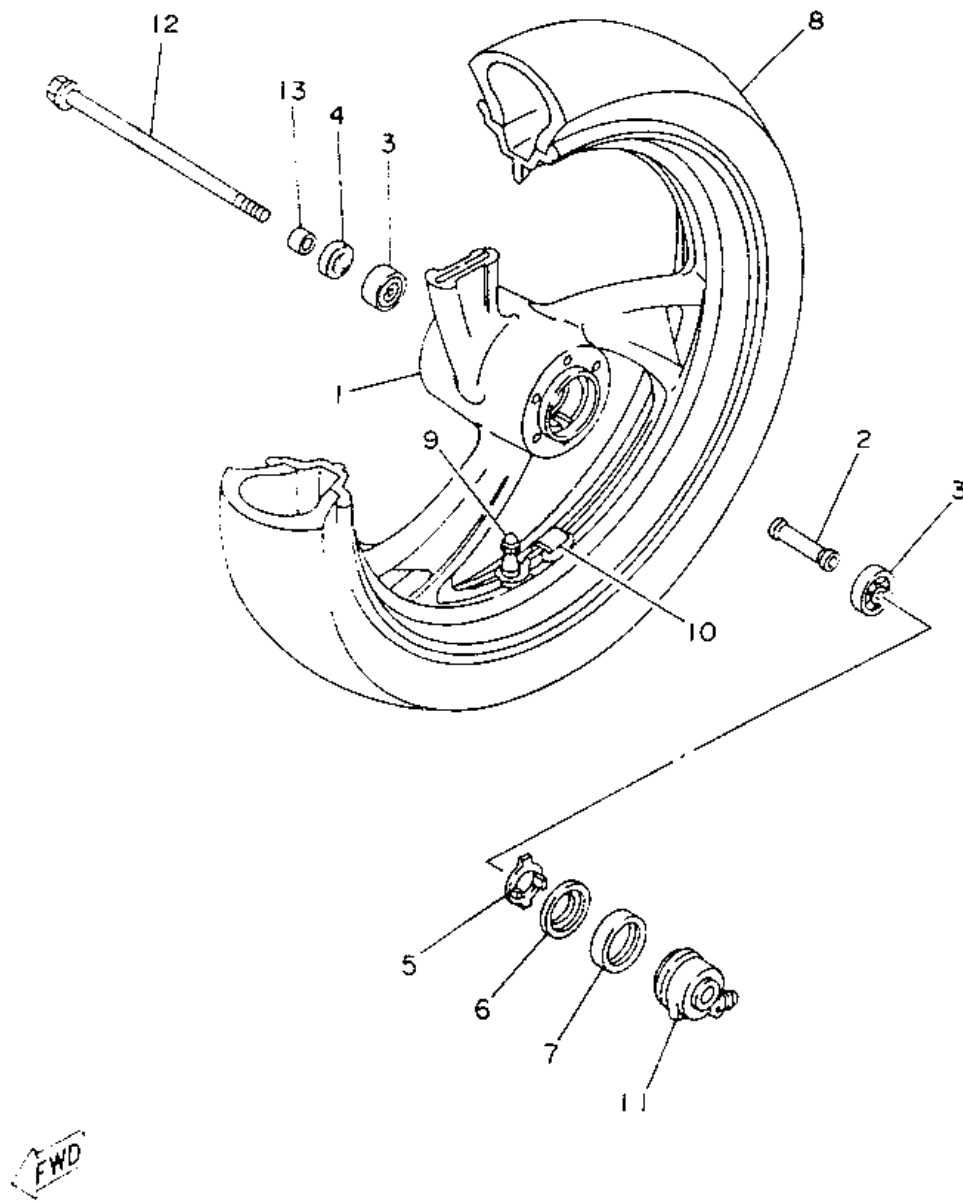

33	3VD-2330E-00-00	DAMPER ASSY	1	\$246.68
34	3VD-2312K-00-00	PISTON, FRONT FORK	1	\$3.99
35	3VD-23111-00-00	BOLT, CAP	1	\$65.21
36	93210-09350-00	O-RING	1	\$1.98
37	93503-16003-00	BALL	1	\$0.20
38	3VD-23183-00-00	CIRCLIP	1	\$0.90
39	93210-18N01-00	O-RING	1	
40	3VD-2319U-00-00	CAP	1	\$5.90
41	93210-35N02-00	O-RING	1	\$3.02
42	3VD-23173-00-00	SPINDLE, TAPER	1	\$18.08
43	90430-10171-00	GASKET	1	\$1.26
44	91314-10025-00	BOLT	1	\$1.72
45	3VD-23125-01-00	METAL, SLIDE 1 (3VD-23125-OG-00)	1	\$7.76
46	3VD-23115-00-00	GUIDE, COVER UPPER	1	\$3.36
47	3VD-23156-00-00	CLIP, OIL SEAL	1	\$2.31
48	3VD-23144-00-00	SEAL, DUST	1	\$7.68
49	3GM-23145-A0-00	OIL SEAL	1	\$7.56
50	3VD-23141-01-00	SPRING, FRONT FORK	1	\$37.46
51	3VD-23142-00-00	SEAT, SPPJNG UPPER	1	\$4.40
52	3VD-2318Y-00-00	PLUNGER	1	\$10.51
53	91314-08040-00	BOLT	1	\$1.72
54	3VD-23340-00-00	UNDER BRACKET COMP	1	\$152.08
55	95817-08035-00	BOLT, FLANGE	4	\$1.06

33	3VD-25876-00-00	HOLDER, BRAKE HOSE 2	1	\$14.51
34	3VD-25886-00-00	HOLDER, BRAKE HOSE	1	\$14.51
35	95024-06025-00	BOLT	2	\$0.58
36	3VD-23317-00-00	HOLDER, CABLE	1	\$11.35

Front Wheel

Ref.	Part No.	FRONT WHEEL DESCRIPTION	REQ.NO	Price Each
1	3VD-25168-00-WG	CAST WHEEL, FRONT (CIRCUIT SILVER)	1	\$422.45
2	90560-17233-00	SPACER	1	\$6.30
3	93306-30317-00	BEARING (B6303ZZ)	2	\$10.50
4	93102-28022-00	OIL SEAL	1	\$4.90
5	341-25149-00-00	CLUTCH, METER	1	\$2.60
6	341-25846-00-00	RETAINER, CLUTCH	1	\$2.20
7	93105-45017-00	OIL SEAL	1	\$6.08
8	94111-187X0-00	TIRE (110/80-17 58H K505F) (DUNLOP)	1	\$0.00
9	93900-00030-00	VALVE, FUM	1	\$6.88
10	29L-25398-00-00	BALANCER, WHEEL (10G) (UR)	1	\$5.20
	29L-25398-10-00	BALANCER, WHEEL (20G) (UR)	1	\$5.20
	5MT-25398-20-00	BALANCER, WHEEL (30G) (UR)	1	\$3.96
11	4TR-25190-10-00	GEAR UNIT ASSY	1	\$35.92
12	3GM-25181-03-00	AXLE, WHEEL	1	\$23.59
13	90387-177R1-00	COLLAR	1	\$5.51