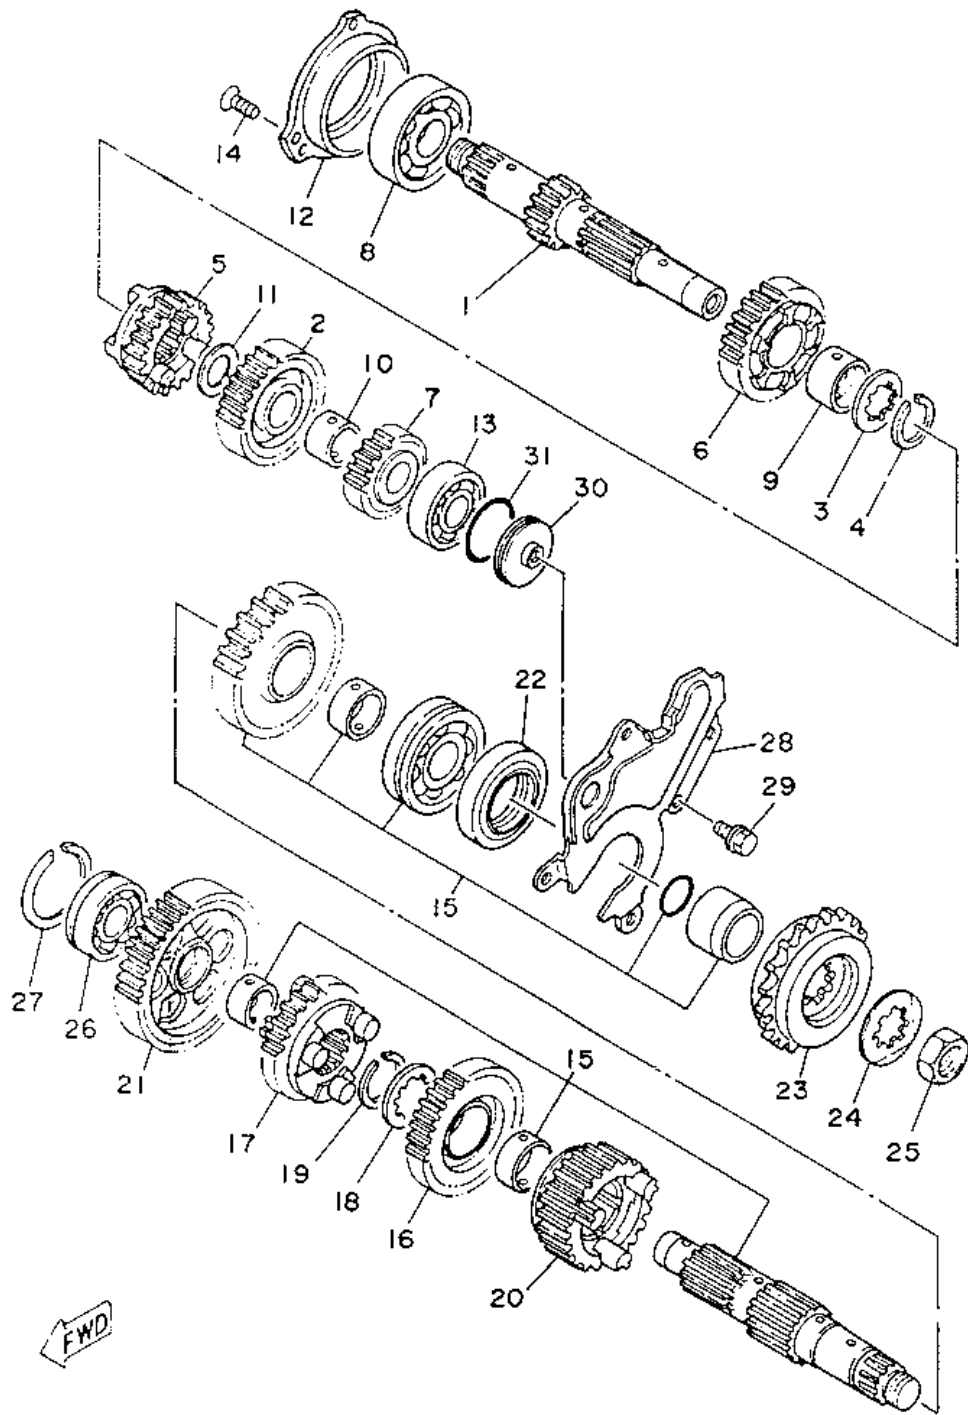

2. DRIVE TRAIN

Transmission

Ref.	Part No.	TRANSMISSION DESCRIPTION	REQ.NO	Price Each
1	3LD-17411-00-00	AXLE, MAIN(13T)	1	
2	3VD-17151-00-00	GEAR, 5TH PINION (30T)	1	$44.12
3	90209-22191-00	WASHER	1	$2.20
4	93440-25084-00	CIRCLIP	1	$3.81
5	3VD-17131-00-00	GEAR, 3RD PINION (22T)	1	$71.01
6	3VD-17141-01-00	GEAR, 4TH PINION (27T)	1	$36.40
7	3LD-17121-00-00	GEAR, 2ND PINION (21T)	1	$23.14
8	93306-30525-00	BEARING (136305)	1	$10.50
9	90387-253M6-00	COLLAR	1	$9.20
10	90387-203M7-00	COLLAR	1	$7.65
11	90201-200K3-00	WASHER, PLATE	1	$3.64
12	3LD-15163-10-00	HOUSING, BEARING 1	1	$68.90
13	93306-20464-00	BEARING	1	$28.02
14	90149-06126-00	SCREW	3	$0.98
15	3LD-17402-00-00	DRIVE AXLE ASSY	1	$197.00
16	3VD-17231-00-00	GEAR, 3RD WHEEL (29T)	1	$49.97
17	3VD-17241-01-00	GEAR, 4TH WHEEL (29T)	1	$46.18
18	90209-25196-00	WASHER	1	$2.40
19	93440-28062-00	CIRCLIP	1	$2.60
20	3VD-17251-00-00	GEAR, 5TH WHEEL (27T)	1	$65.74
21	3LD-17211-00-00	GEAR, 1ST WHEEL (37T)	1	$65.21
22	93102-35469-00	SEAL OIL (SD6-35-62-5-1L-HS)	1	$5.61
23	3VD-17460-00-00	SPROCKET, DRIVE (16T)	1	$56.27
24	90215-21022-00	WASHER, LOCK	1	$1.26
25	90179-18020-00	NUT	1	$3.88
26	93306-20455-00	BEARING	1	$21.01
27	93440-45144-00	CIRCLIP	1	$2.36
28	3LD-17471-01-00	PLATE, COVER	1	$9.47
29	95817-06012-00	BOLT, FLANGE	5	$0.84
30	3LD-15414-00-00	COVER, AIR CLEANER	1	$19.78
31	93210-33133-00	O-RING	1	$2.36