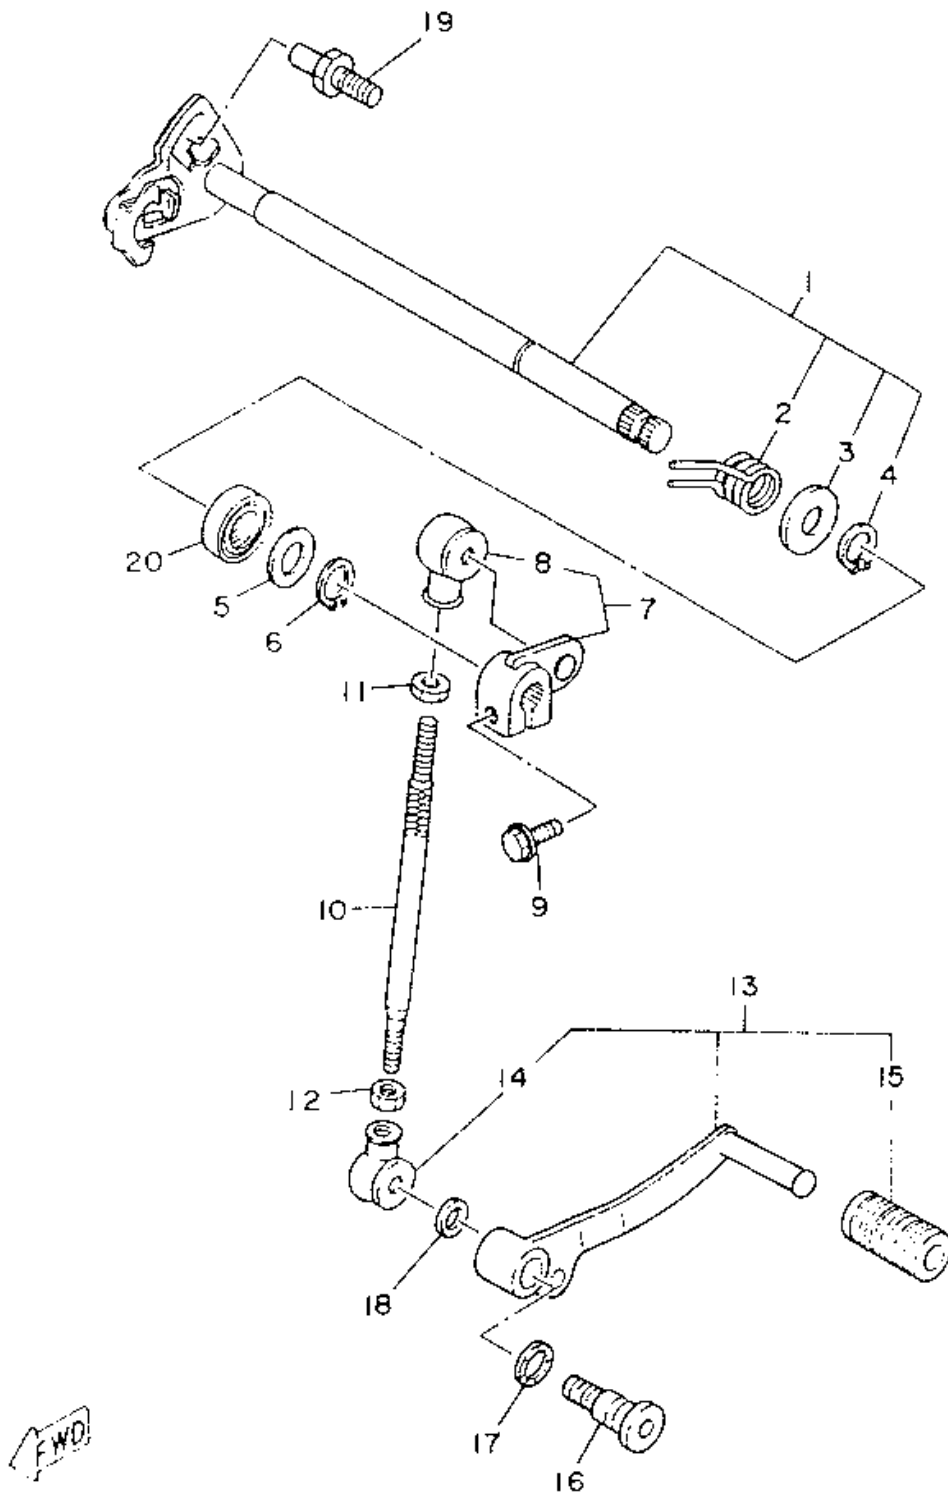

Shift Shaft

Ref.	Part No.	SHIFT SHAFT DESCRIPTION	REQ.NO	Price Each
1	3LD-18101-02-00	SHIFT SHAFT ASSY	1	$26.24
2	90508-32682-00	SPRING, TORSION	1	$3.22
3	90201-191J4-00	WASHER, PLATE	1	$3.11
4	99009-19400-00	CIRCLIP	1	$2.29
5	90201-12575-00	WASHER, PLATE	1	$2.20
6	99006-10600-00	CIRCLIP	1	$0.98
7	3LD-18130-00-00	SHIFT SHAFT ASSY	1	$25.23
8	2H9-18154-00-00	COVER, DUST	1	$5.47
9	95817-06020-00	BOLT, FLANGE	1	$0.58
10	3VD-18115-00-00	ROD, SHIFT	1	$6.04
11	90170-06228-00	NUT (COUNTER CLOCKWISE)	1	$0.75
12	9538R-06700-00	NUT	1	$0.12
13	3VD-18110-10-00	SHIFT PEDAL ASSY	1	$55.22
14	2H9-18154-00-00	COVER, DUST	1	$5.47
15	132-18113-01-00	COVER, SHIFT PEDAL	1	$2.20
16	4BP-27434-01-00	BOLT	1	$3.83
17	90206-12074-00	WASHER, WAVE	1	$1.20
18	90201-08326-00	WASHER, PLATE	1	$0.84
19	4G0-18127-00-00	STOPPER, SCREW	1	$1.98
20	93102-12321-00	OIL SEAL (SD 12-22-5 HS)	1	$4.13