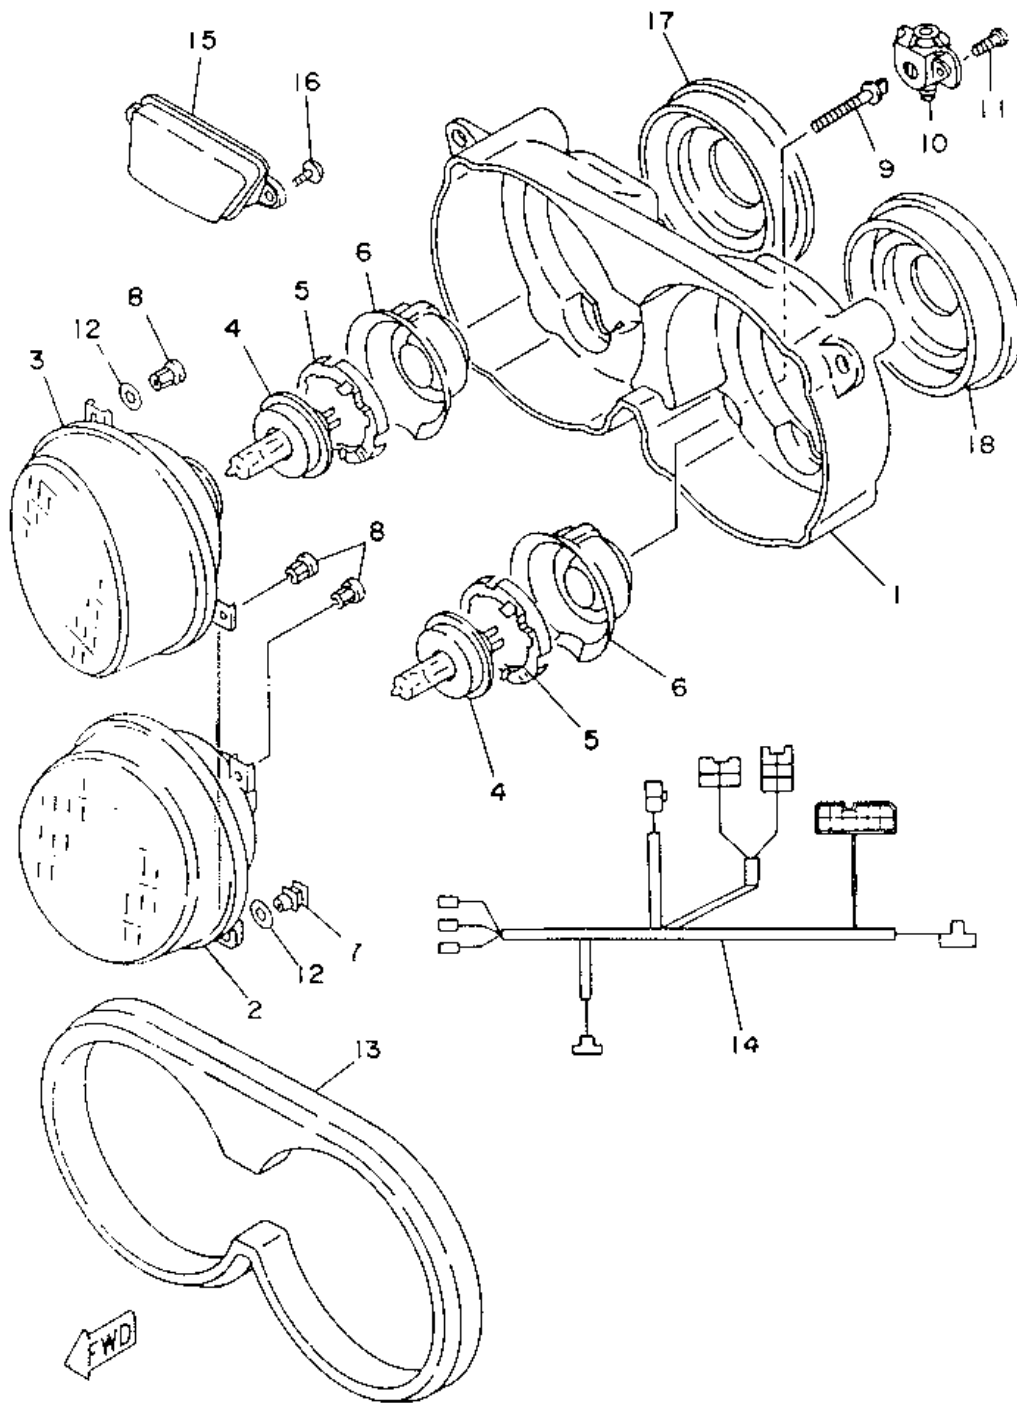

Headlight

Ref.	Part No.	HEADLIGHT DESCRIPTION	REQ.NO	Price Each
1	3VD-84330-00-00	BODY ASSY	1	$42.74
2	3VD-84320-50-00	LENS ASSY	1	$56.91
3	3VD-8432A-50-00	LENS ASSY	1	$56.92
4	1ML-84314-00-XX	BULB (12V-35/35W) (1FM-84314-H0-00) HALOGEN	2	$18.91
5	2F9-84375-00-00	SETTING PLATE, BULB	2	$7.56
6	2F9-84397-01-00	COVER, SOCKET	2	$15.78
7	3AJ-8431U-00-00	HOLDER	2	$3.79
8	51L-84334-00-00	NUT, ADJUSTING	4	$4.75
9	2AX-84331-00-00	SCREW, RIM ADJUSTING	2	$1.80
10	3LD-8430M-00-00	GEAR UNIT ASSY	2	$10.31
11	97707-40616-00	SCREW, TAPPING	4	$0.58
12	3GM-84344-00-00	WASHER, PLAIN	2	$0.40
13	3HE-84366-00-00	DAMPER, HEADLIGHT 1	1	$30.50
14	4DT-84359-00-00	CORD, HEADLIGHT	1	$52.58
15	4DT-84378-00-P0	CAP (VIVID RED COCKTAIL 1)	1	$59.42
16	97707-50012-00	SCREW, TAPPING	2	$0.40
17	2LA-84397-00-00	COVER	1	$30.50
18	2LA-84397-10-00	COVER	1	$30.50