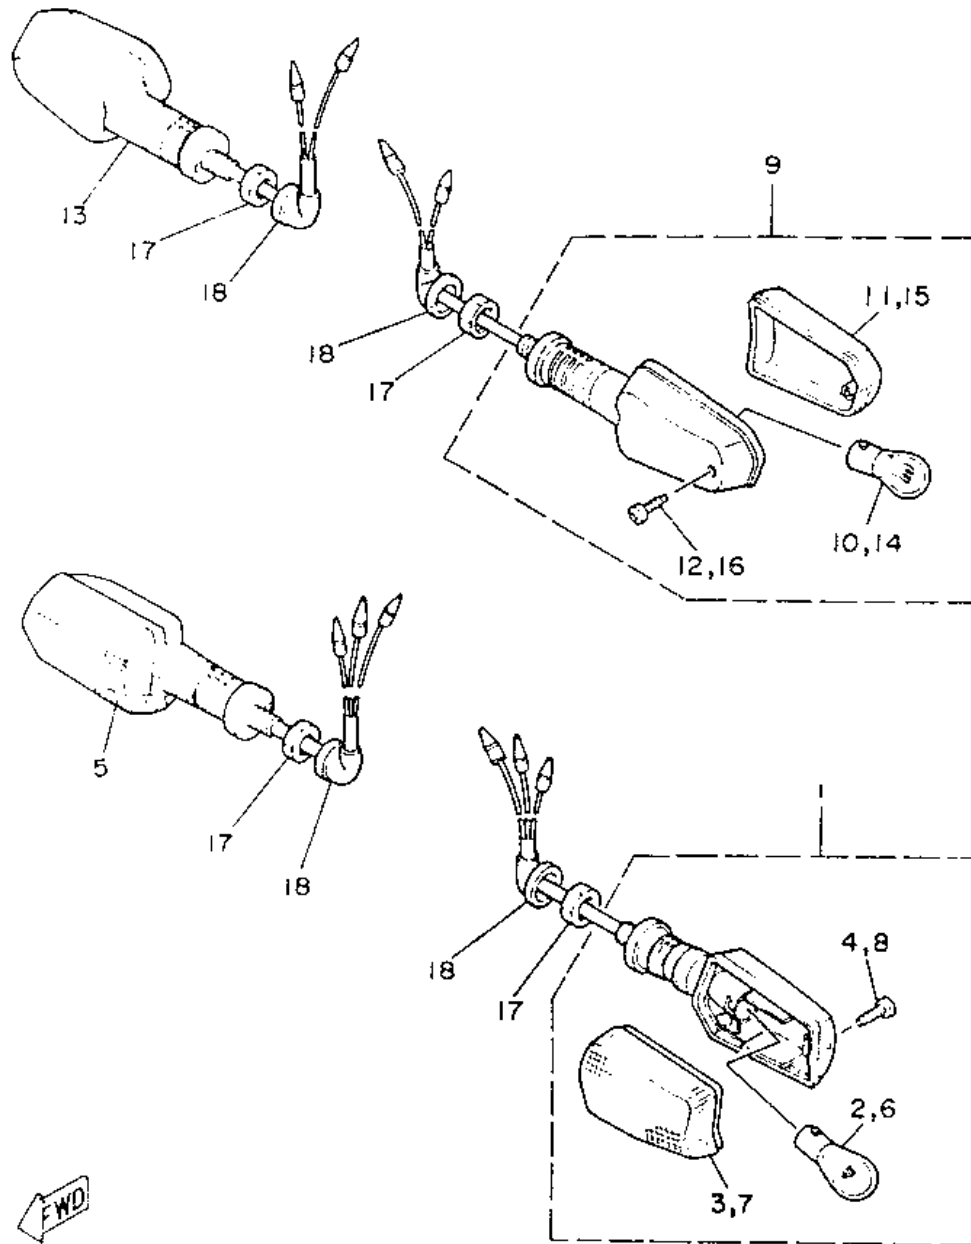

Turn Signal

Ref.	Part No.	URNSIGNAL DESCRIPTION	REQ.NO	Price Each
1	1LJ-83310-20-00	FRONT FLASHER LIGHT ASSY 1	1	$40.50
2	256-84714-61-00	BULB (12V-27/8W)	1	$6.06
3	51L-83332-01-00	LENS, FLASHER	1	$3.99
4	97707-40620-00	SCREW, TAPPING	1	$0.58
5	1LJ-83320-20-00	FRONT FLASHER LIGHT ASSY 2	1	$40.50
6	256-84714-61-00	BULB (12V-27/8W)	1	$6.06
7	51L-83342-01-00	LENS, FLASHER 2	1	$3.99
8	97707-40620-00	SCREW, TAPPING	1	$0.58
9	1VW-83320-00-00	REAR FLASHER LIGHT ASSY 2	1	$46.82
10	256-83311-70-XX	BULB (12V-27W) (256-83311-70-00)	1	$0.66
11	51L-83342-01-00	LENS, FLASHER 2	1	$3.99
12	97707-40620-00	SCREW, TAPPING	1	$0.58
13	1VW-83310-00-00	REAR FLASHER LIGHT ASSY 1	1	$46.82
14	256-83311-70-XX	BULB (12V-27W) (256-83311-70-00)	1	$0.66
15	51L-83332-01-00	LENS, FLASHER	1	$3.99
16	97707-40620-00	SCREW, TAPPING	1	$0.58
17	95337-12600-00	NUT	4	$2.42
18	18G-83365-00-00	CAP	4	$5.90