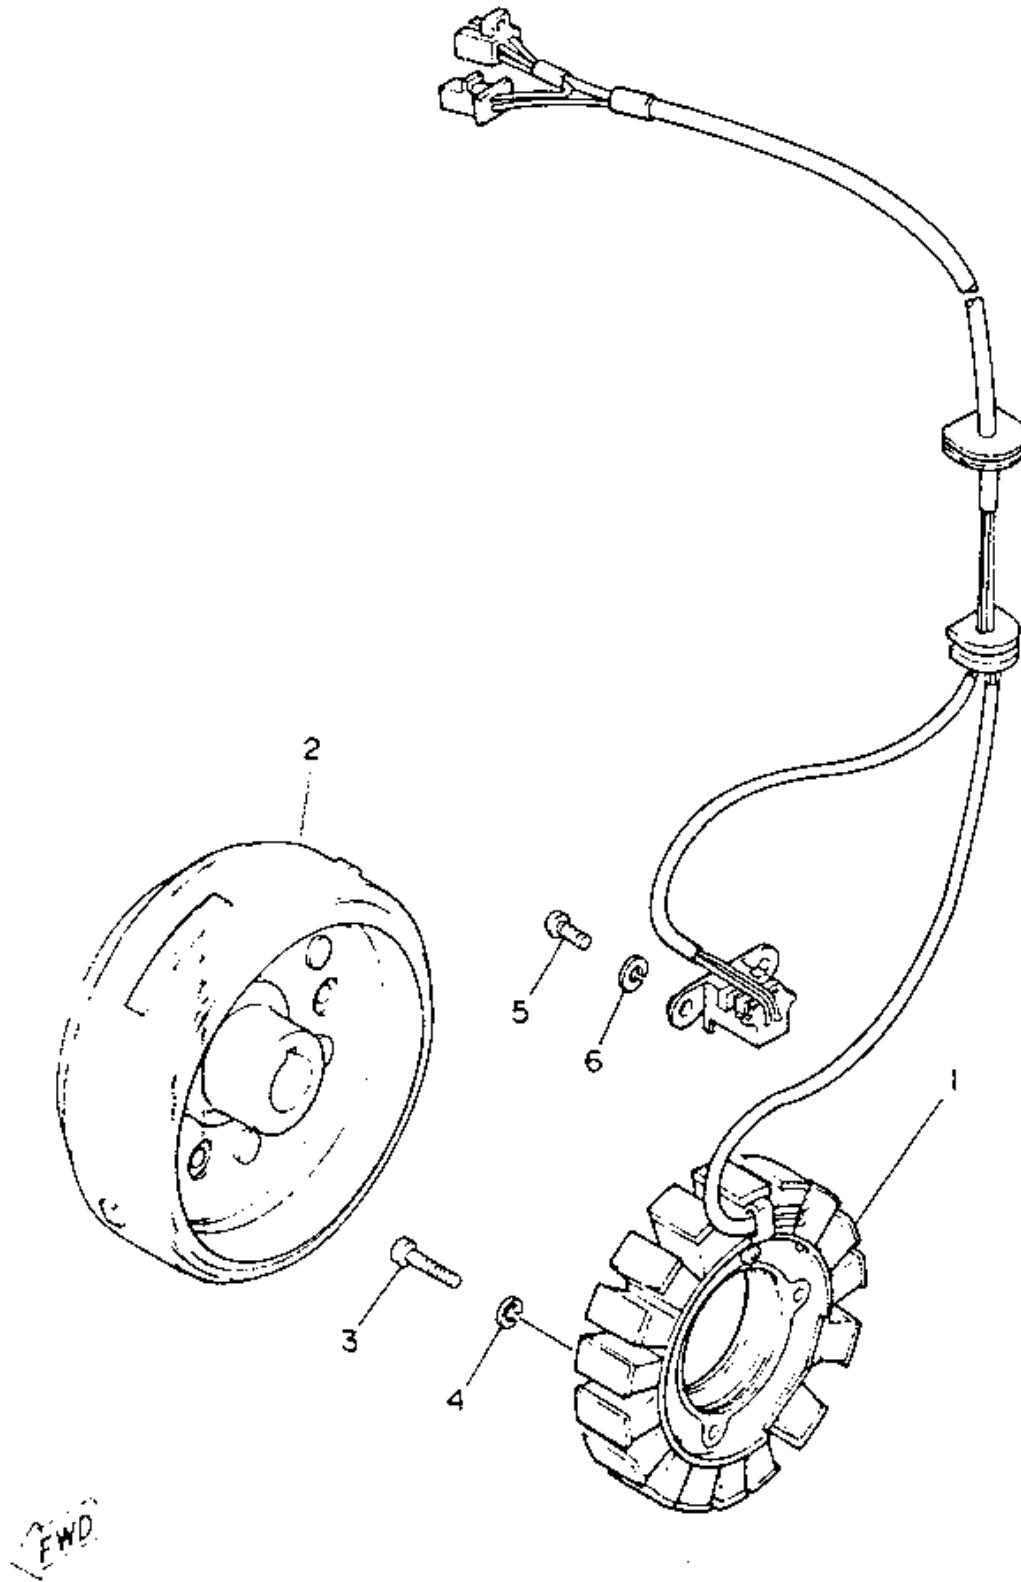

Generator

Ref.	Part No.	GENERATOR DESCRIPTION	REQ.NO	Price Each
1	3LD-81410-00-00	STATOR ASSY	1	$324.28
2	3VD-81450-00-00	ROTOR ASSY	1	$366.04
3	97885-06030-00	SCREW, PAN HEAD	3	$1.48
4	92995-06100-00	WASHER, SPRING	3	$0.40
5	98580-05016-00	SCREW, PAN HEAD	2	$0.35
6	92990-05100-00	WASHER, SPRING	2	$0.40