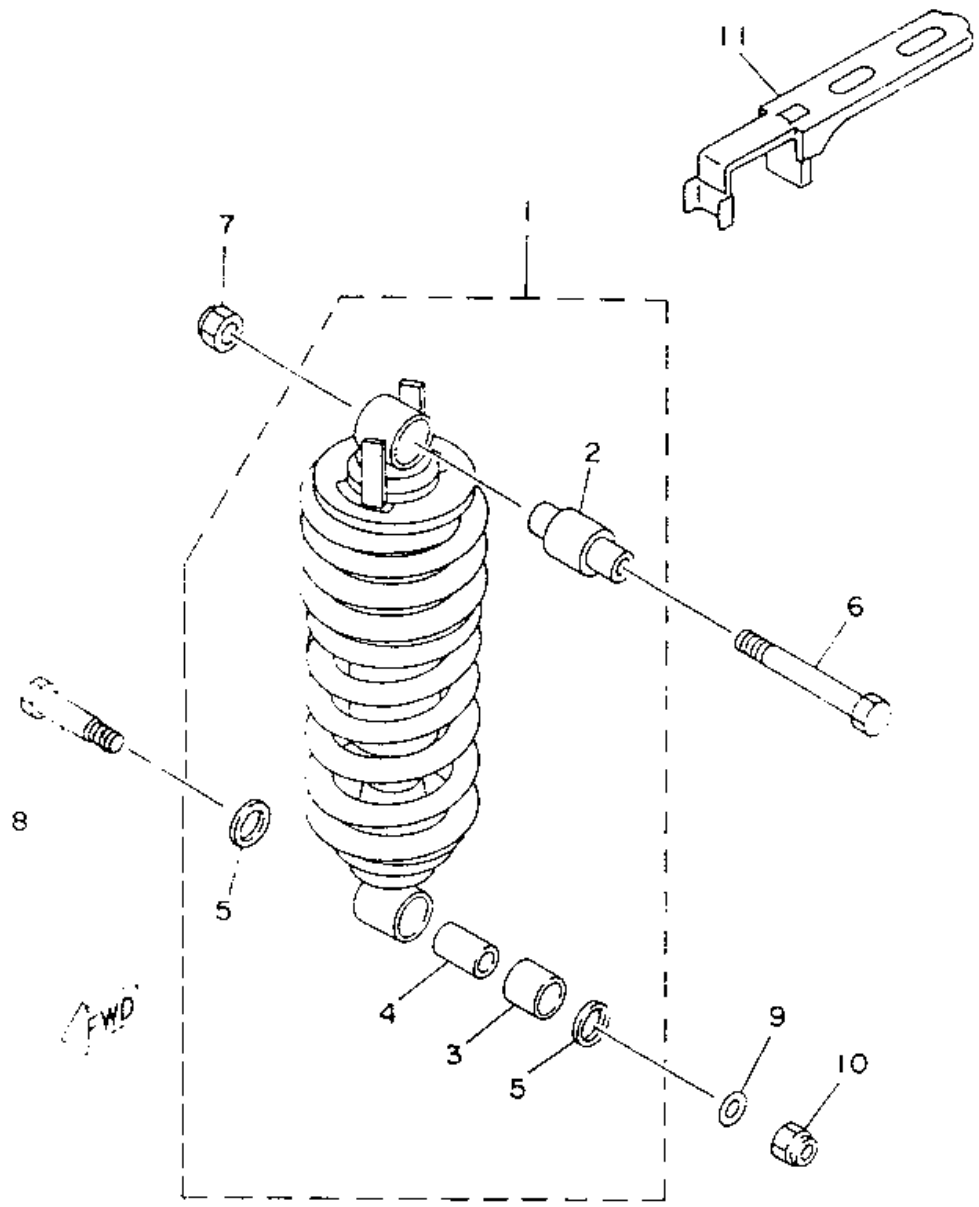

Rear Shock

Ref.	Part No.	REAR SHOCKS DESCRIPTION	REQ.NO	Price Each
1	3VD-22210-01-00	SHOCK ABSORBER ASSY, REAR (3VD-22210-00-00)	1	$527.46
2	3VD-22216-00-00	BUSH, REAR SHOCK ABSORBER	1	$16.83
3	90384-18190-00	BUSH, BIMETAL FORMED 1	1	$4.13
4	90387-127X0-00	COLLAR	1	
5	93109-18020-00	OIL SEAL	2	$5.12
6	90109-125F1-00	BOLT	1	$5.47
7	95617-12100-00	NUT, U	1	$2.78
8	90101-10659-00	BOLT	1	$3.55
9	90201-124G9-00	WASHER, PLATE	1	$3.44
10	95614-10100-00	NUT, U	1	$2.36
11	3VD-22464-00-00	KNOB,CONTROL	1	$26.30