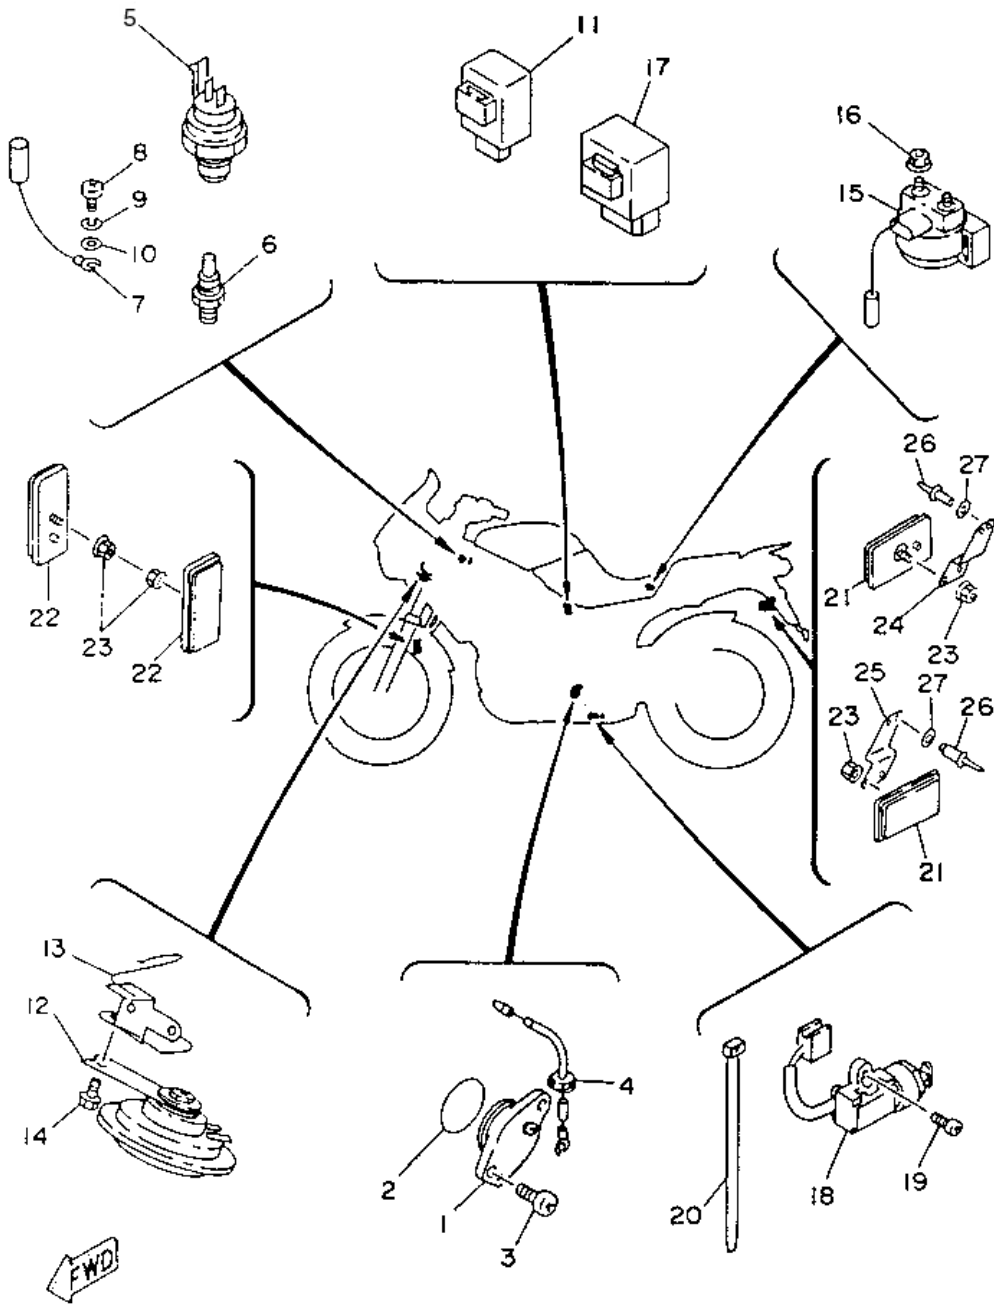

Electrical 2

Ref.	Part No.	ELECTRICAL 2 DESCRIPTION	REQ.NO	Price Each
1	1AE-82540-00-00	NEUTRAL SWITCH ASSY	1	$12.83
2	93210-29196-00	O-RING	1	$2.38
3	98580-06016-00	SCREW, PAN HEAD	2	$1.58
4	3LD-82541-00-00	WIRE, LEAD	1	$4.40
5	3LN-82560-01-00	THERMO SWITCH ASSY	1	$29.45
6	11H-83591-00-00	THERMO UNIT	1	$30.50
7	26H-83354-00-00	WIRE, EARTH LEAD 1	1	$0.00
8	98580-04008-00	SCREW, PAN HEAD	1	$0.98
9	92990-04100-00	WASHER, SPRING (92902-04100-00)	1	$0.40
10	92990-04600-00	WASHER, PLATE	1	$0.40
11	3YA-83350-00-00	FLASHER RELAY ASSY (UR OMRON UR N.D.)	1	$31.79
	3YA-83350-00-00	FLASHER RELAY ASSY	1	$31.79
12	2KG-83371-00-00	HORN	1	$21.11
13	3VD-2317E-00-00	STAY	1	$6.10
14	95817-06010-00	BOLT	1	$0.30
15	36Y-81940-00-00	STARTER RELAY ASSY	1	$51.02
T6	95780-06500-00	NUT, FLANGE	2	$1.09
17	2UJ-81950-00-00	RELAY ASSY	1	$52.58
18	3LD-82566-50-00	SWITCH, SIDE STAND	1	$29.99
19	98507-05014-00	SCREW, PAN HEAD	2	$0.22
20	90465-13152-00	CLAMP	1	$0.78
21	4KM-85130-00-00	REAR REFLECTOR ASSY	2	$6.98
22	11H-85110-01-00	REFLECTOR ASSY	2	$9.26
23	95707-05500-00	NUT, FLANGE	4	$0.64
24	2LJ-21688-00-00	BRACKET, REAR STAY	1	$3.56
25	2LJ-21689-00-00	BRACKET, REAR STAY 2	1	$3.56
26	90267-40076-00	RIVET, BUND	4	$1.98
27	90201-04018-00	WASHER, PLATE	4	$0.98