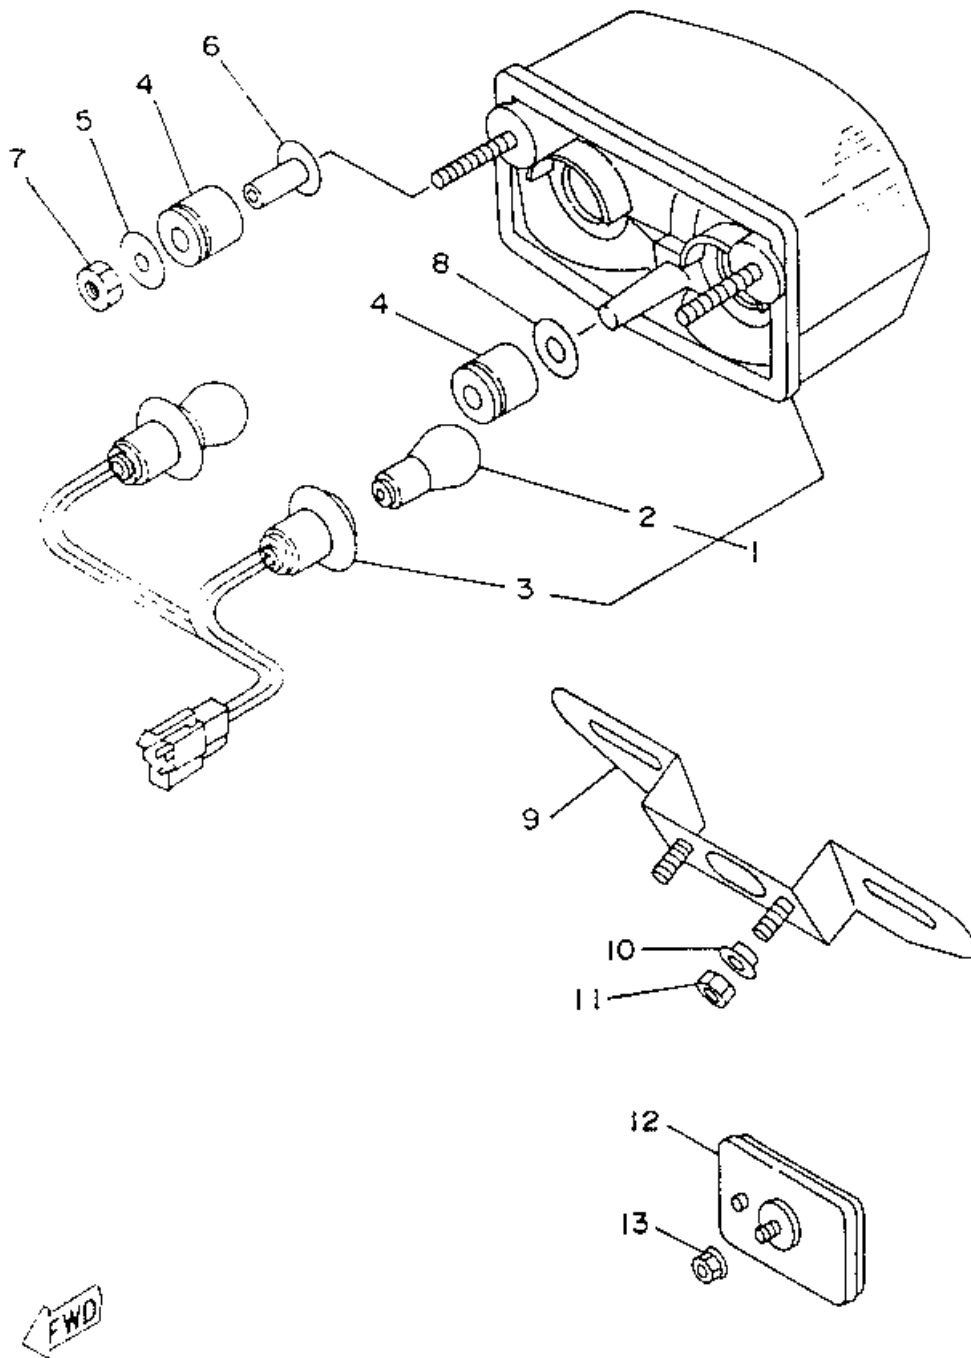

Tail Light

Ref.	Part No.	TAILLIGHT DESCRIPTION	REQ.NO	Price Each
1	3LK-84710-20-00	TAILLIGHT UNIT ASSY	1	$98.35
2	1A2-84714-41-00	BULB, TAILLIGHT (12V-21/5W)	2	$6.00
3	3LK-8473A-00-00	CORD ASSY	1	$26.83
4	90480-18407-00	GROMMET	3	$5.12
5	90201-063J2-00	WASHER, PLATE	2	$1.06
6	90387-062W3-00	COLLAR	2	$3.44
7	95380-06600-00	NUT (95303-MOO-00)	2	$1.28
8	92907-10200-00	WASHER	1	$1.72
9	4DU-84751-00-90	BRACKET, LICENSE UNI-CHROME (BLACK CHROMATE)	1	$26.12
10	90387-07717-00	COLLAR	2	$2.70
11	95617-06100-00	NUT, U	2	$0.75
12	4KM-85130-00-00	REAR REFLECTOR ASSY	1	$6.98
11	95707-05500-00	NUT, FLANGE	1	$0.64