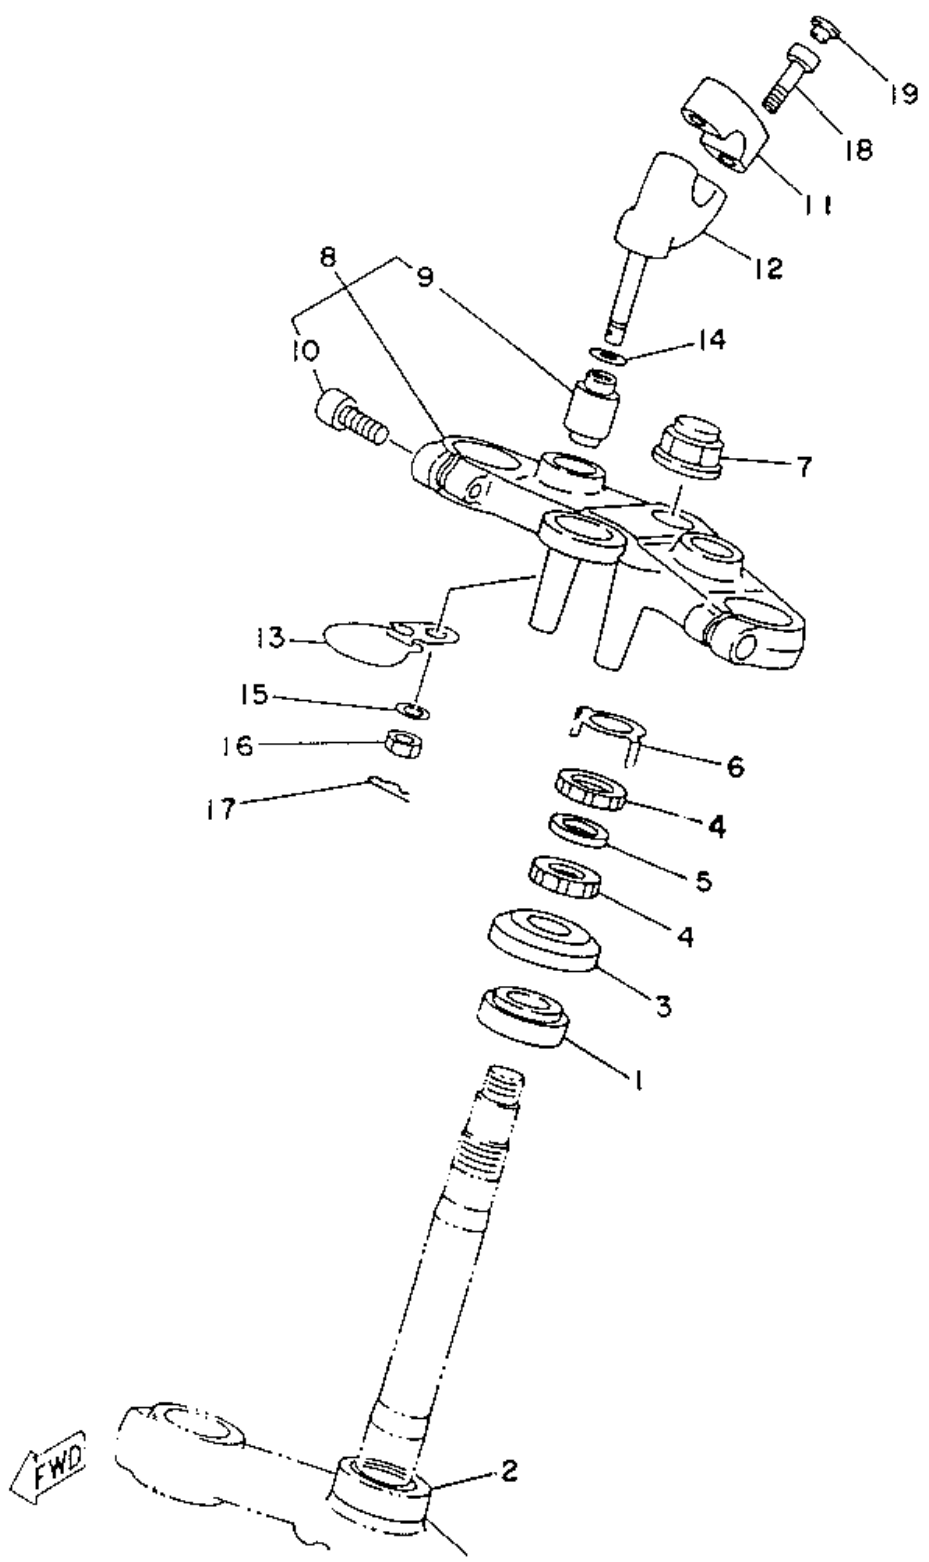

Top Yoke Assy

Ref.	Part No.	STEERING DESCRIPTION	REQ.NO	Price Each
1	93332-00001-00	BEARING (93332-00023-00)	1	$26.26
2	93332-00008-00	BEARING	1	$26.26
3	4DN-23416-20-00	COVER, BALL RACE 2	1	$18.28
4	90179-25033-00	NUT	2	$5.33
5	90202-26142-00	WASHER, PLATE	1	$2.81
6	26H-23418-01-00	WASHER, SPECIAL	1	$3.98
7	90176-22050-00	NUT, CROWN	1	$6.08
8	3VD-W2341-01-00	CROWN, HANDLE	1	$90.20
9	5A8-23434-01-00	HOLDER, DAMPER	2	$10.31
10	91317-08030-00	BOLT	2	$1.06
11	3VD-23441-00-00	HOLDER, HANDLE UPPER	2	$14.92
12	3VD-23442-00-00	HOLDER, HANDLE LOWER	2	$35.23
13	3VD-23389-00-00	GUIDE, CABLE	1	$9.26
14	90201-100A1-00	WASHER PLATE	3	$2.80
15	92990-10100-00	WASHER, SPRING	2	$0.98
16	95380-10700-00	NUT	2	$1.98
17	90468-12006-00	CLIP	2	$0.88
18	91317-08030-00	BOLT	4	$1.06
19	341-23469-00-00	CAP, BOLT	4	$2.20