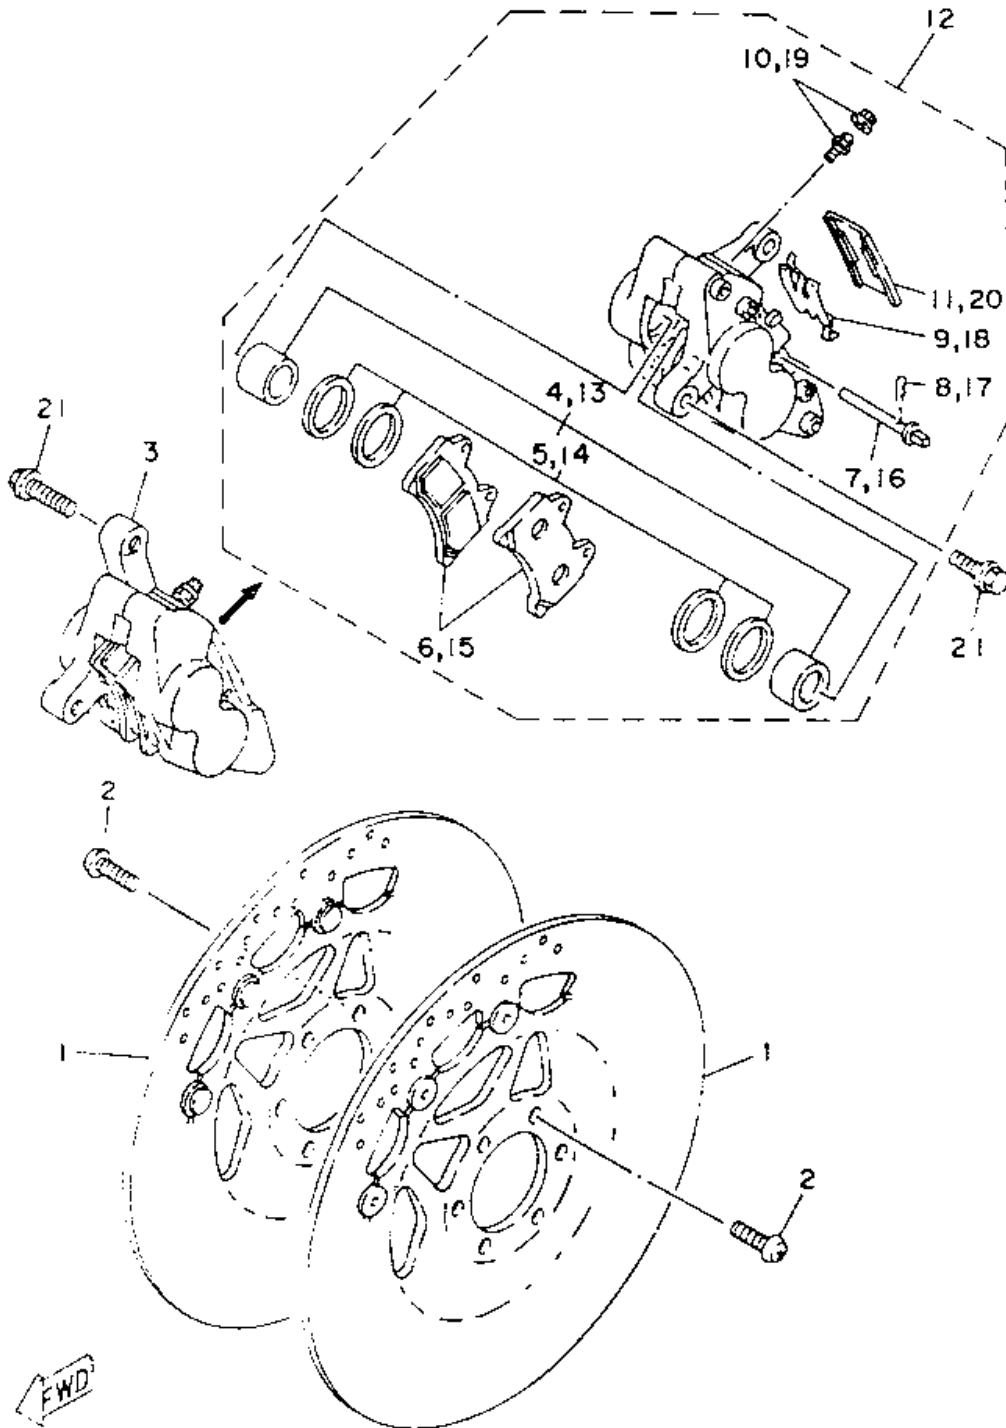

1. CHASSIS AND SUSPENSION

Front Brake Caliper

Ref.	Part No.	FRONT BRAKE CALIPER DESCRIPTION	REQ.NO	Price Each
1	4HM-2581T-21-00	DISC BRAKE ASSY	2	$167.84
2	90109-08718-00	BOLT	12	$3.40
3	3XW-2580T-00-00	CALIPER ASSY (LEFT)	1	$494.58
4	1NL-W0057-00-00	PISTON ASSY, CALIPER	2	$85.60
5	1NL-W0047-00-00	CALIPER SEAL KIT	1	$26.83
6	2GH-W0045-01-00	BRAKE PAD KIT	1	$45.51
7	3HE-25924-00-00	PIN, PAD	2	$5.26
8	3GM-25925-00-00	CLIP	2	$3.36
9	2GH-25919-00-00	SUPPORT, PAD	1	$7.15
10	1J3-W0048-00-00	BLEED SCREW KIT	1	$9.06
11	1KT-25836-00-00	COVER, DUST	1	$8.84
12	3XW-2580U-01-00	CALIPER ASSY (RIGHT)	1	$288.94
13	1NL-W0057-00-00	PISTON ASSY, CALIPER	2	$85.60
14	1NL-W0047-00-00	CALIPER SEAL KIT	1	$26.83
15	2GH-W0045-01-00	BRAKE PAD KIT	1	$45.51
16	3HE-25924-00-00	PIN, PAD	2	$5.26
17	3GM-25925-00-00	CLIP	2	$3.36
18	2GH-25919-00-00	SUPPORT, PAD	1	$7.15
19	1J3-W0048-00-00	BLEED SCREW KIT	1	$9.06
20	1KT-25836-00-00	COVER, DUST	1	$8.84
21	90105-10638-00	BOLT, WASHER BASED	4	$1.36