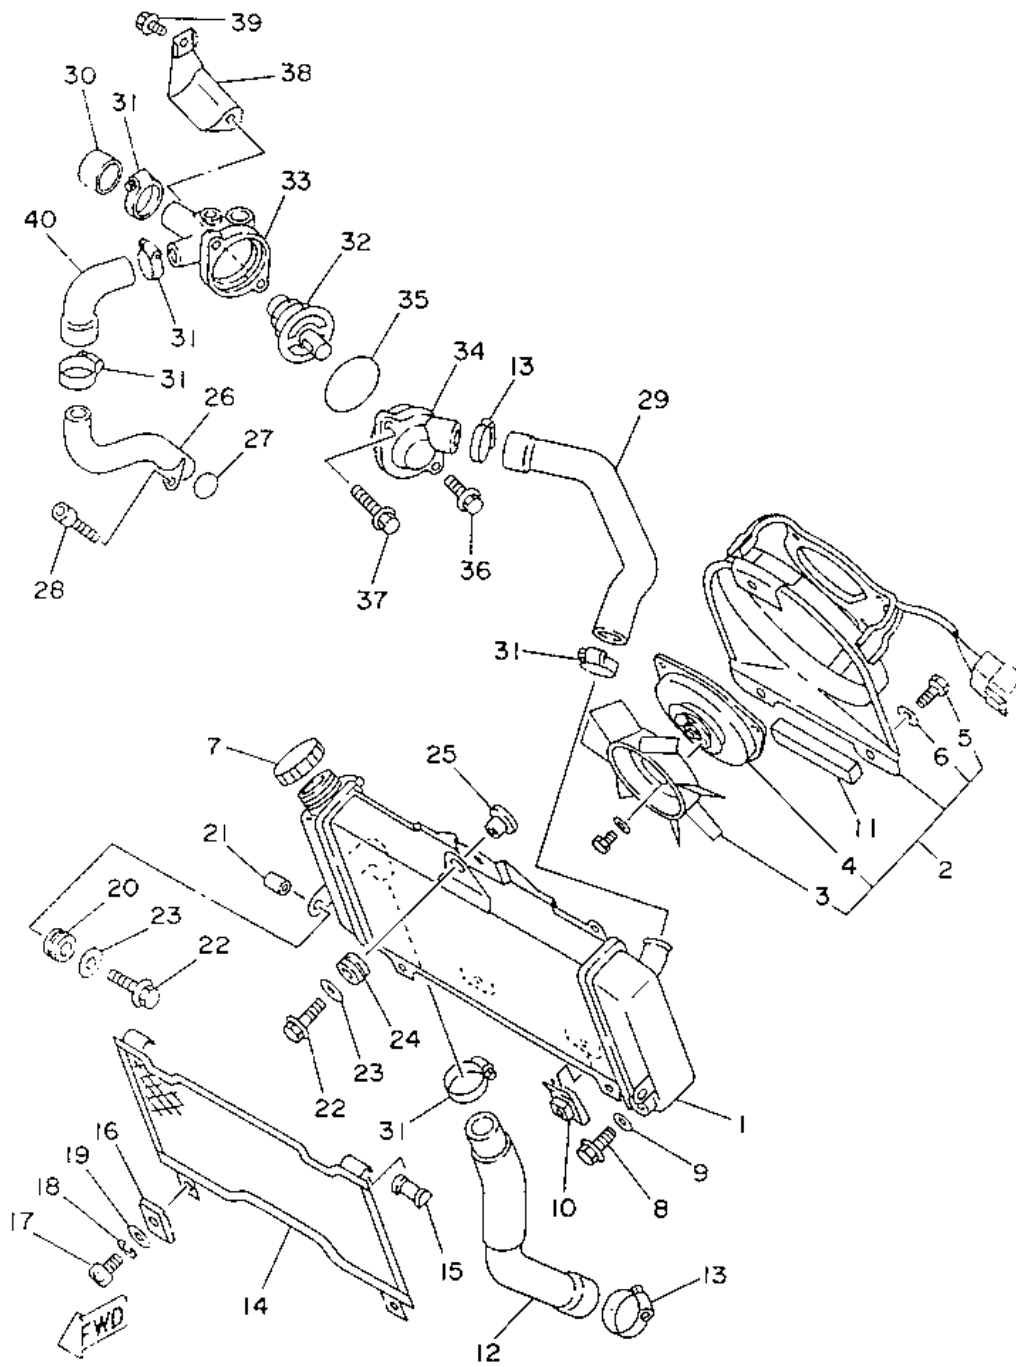

1. COOLING SYSTEM

Radiator Hose

Ref.	Part No.	RADIATOR-HOSE DESCRIPTION	REQ.NO	Price Each
1	3VD-12461-00-00	RADIATOR ASSY	1	$473.73
2	1UF-12405-00-00	BLOWER ASSY	1	$398.48
3	1UF-12611-00-00	FAN	1	$65.68
4	26H-12630-00-00	MOTOR ASSY	1	$222.67
5	97885-05010-00	SCREW, PAN HEAD (98501-05008-00)	3	$0.72
6	92990-05600-00	WASHER, PLATE	3	$0.40
7	3XP-12462-00-00	CAP, RADIATOR	1	$35.75
8	1AA-12561-00-00	PLUG, DRAIN COCK	1	$7.15
9	1AA-12435-00-00	GASKET	1	$2.80
10	1AA-12535-00-00	PLATE	3	$7.35
11	3VD-12465-00-00	DAMPER, RADIATOR	1	$2.10
12	3VD-12578-00-00	HOSE 3	1	$18.26
13	90450-38040-00	HOSE CLAMP ASSY	2	$4.52
14	1UF-12467-00-00	COVER, RADIATOR	1	$58.89
15	1UF-12435-00-00	GASKET	2	$3.80
16	90183-05024-00	NUT, SPRING	2	$2.20
17	98517-05010-00	SCREW, PAN HEAD	2	$0.15
18	92907-05100-00	WASHER, SPRING	2	$0.40
19	92907-05600-00	WASHER, PLATE	2	$0.40
20	90480-15363-00	GROMMET	2	$2.80
21	90387-061V1-00	COLLAR (90387-07392-00)	2	$0.75
22	95817-06025-00	BOLT, FLANGE	3	$0.86
23	90201-06697-00	WASHER, PLATE	3	$1.20
24	90480-18276-00	GROMMET	1	$1.20
25	90387-07037-00	COLLAR	1	$3.88
26	3VD-12482-00-00	PIPE 2	1	$23.14
27	93210-18417-00	O-RING	1	$1.26
28	91317-06016-00	BOLT	1	$0.46
29	3VD-12577-00-00	HOSE 2	1	$15.40
30	3VD-12567-00-00	CAP, WATER	1	$6.72
31	90450-32015-00	HOSE CLAMP ASSY	5	$4.90
32	1AE-12410-00-00	THERMOSTAT ASSY	1	$25.23