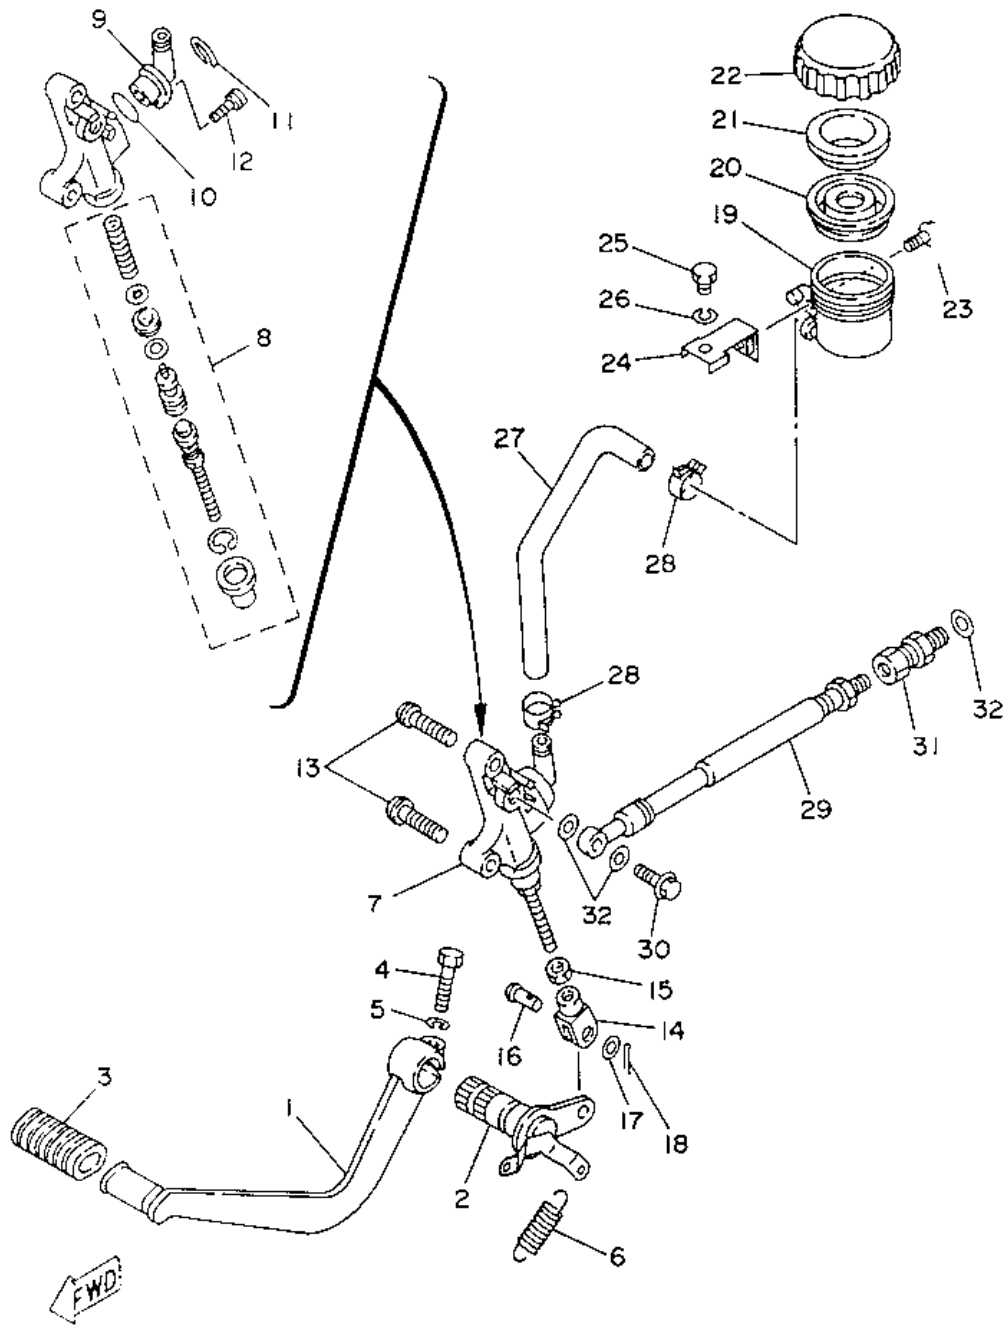

Rear Master Cylinder

Ref.	Part No.	REAR MASTER CYLINDER DESCRIPTION	REQ.NO	Price Each
1	3VD-27211-00-00	PEDAL, BRAKE	1	$54.18
2	3VD-27212-00-00	SHAFT, BRAKE PEDAL	1	$26.30
3	3VD-18113-00-00	COVER, SHIFT PEDAL	1	$2.52
4	97017-06030-00	BOLT	1	$0.58
5	92995-06100-00	WASHER, SPRING	1	$0.40
6	90506-20192-00	SPRING, TENSION	1	$3.64
7	3VD-2583V-00-00	RR. MASTER CYLINDER ASSY	1	$116.98
8	3VD-W0042-50-00	CYLINDER KIT, MASTER	1	$42.06
9	3LN-2582A-00-00	JOINT	1	$9.47
10	3LN-2585F-00-00	O-RING	1	$3.36
11	3LN-2585G-00-00	CIRCLIP	1	$1.70
12	3LN-2585H-00-00	SCREWSET	1	$2.10
13	92017-08030-00	SCREW	2	$0.78
14	47X-27222-00-00	JOINT	1	$7.56
15	95380-08700-00	NUT	1	$0.62
16	90240-08013-00	PIN, CLEVIS	1	$1.26
17	90201-08083-00	WASHER, PLATE	1	$0.75
18	91490-20025-00	PIN, COTTER	1	$0.98
19	47X-25894-00-00	TANK, RESERVOIR	1	$9.88
20	360-25854-01-00	DIAPHRAGM, RESERVOIR	1	$5.12
21	2GU-25855-00-00	BUSH, DIAPHRAGM	1	$9.12
22	2KF-25852-50-00	CAP, RESERVOIR	1	$5.26
73	98517-06020-00	SCREW, W/WASHER	1	$0.75
24	3VD-2582E-00-00	HOLDER, RESERVE TANK	1	$6.10
25	97017-06010-00	BOLT	1	$0.58
26	92907-06700-00	WASHER, WAVE	1	$0.40
27	3VD-25895-00-00	HOSE. RESERVOIR	1	$7.76
28	90467-14057-00	CLIP	2	$2.41
29	3VD-25872-50-00	HOSE, BRAKE 1	1	$36.94
30	90401-10159-00	BOLT, UNION	1	$2.36
31	3LC-25885-00-00	JOINT	1	$14.51
32	90201-10118-00	WASHER, PLATE	3	$1.26