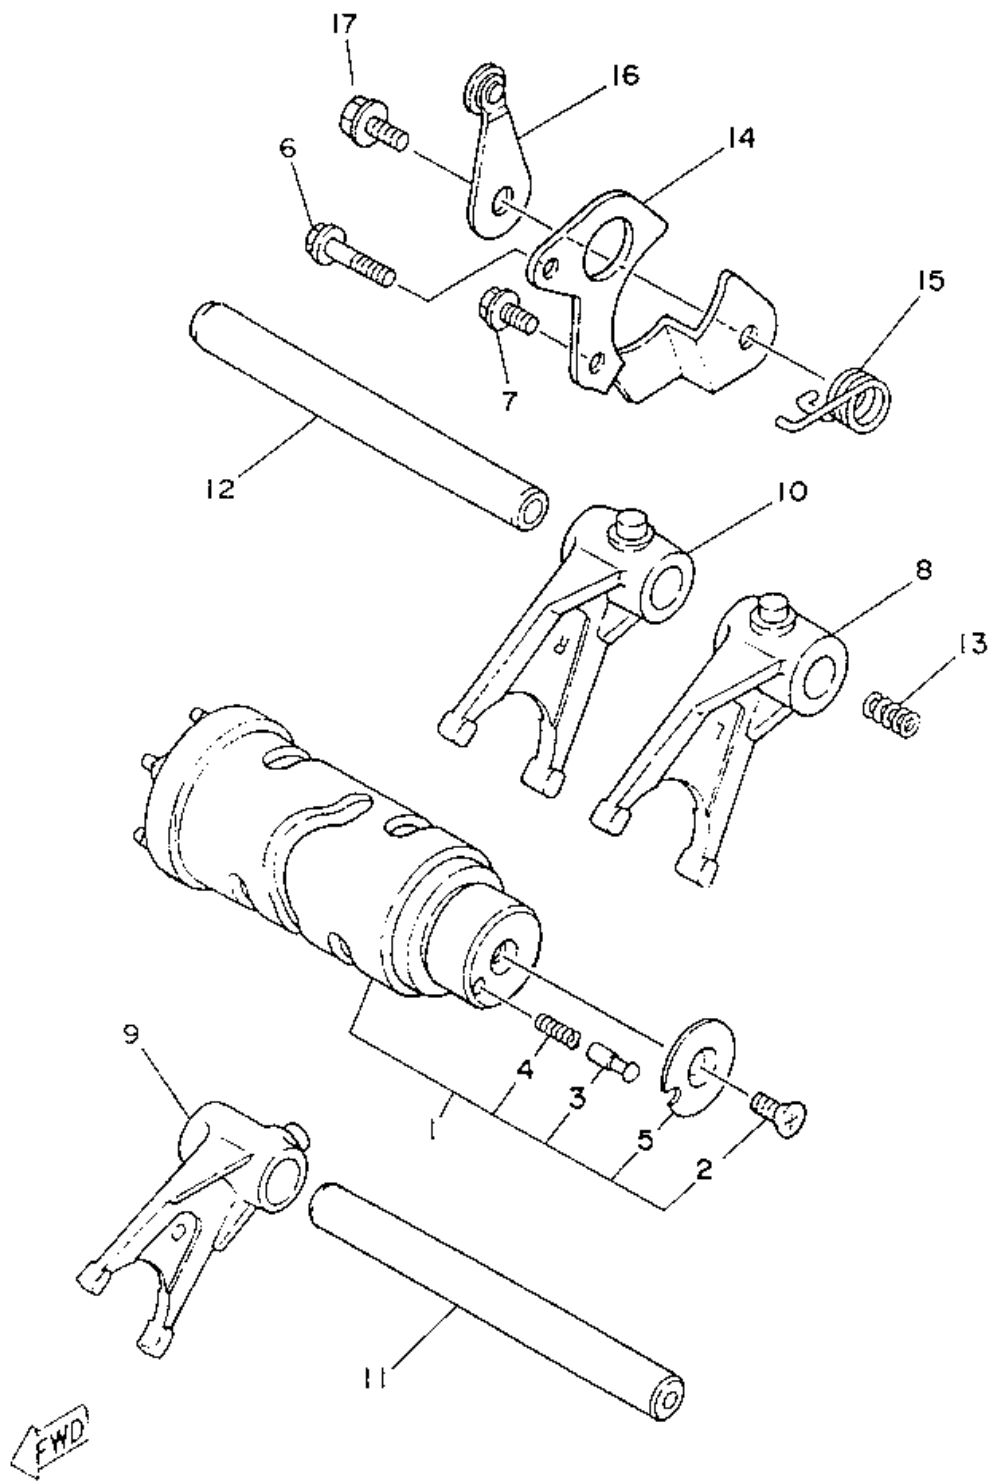

Shift Cam Fork

Ref.	Part No.	SHIFT CAM-FORK DESCRIPTION	REQ.NO	Price Each
1	4TX-18540-40-00	SHIFT CAM ASSY	1	$75.69
2	98707-05012-00	SCREW FLAT HEAD	1	$0.40
3	4UN-18542-00-00	POINT, NEUTRAL	1	$0.66
4	90501-06022-00	SPRING, COMPRESSION	1	$1.60
5	278-18566-00-00	PLATE, SIDE 2	1	$2.60
6	95817-06025-00	BOLT, WASHER BASED	1	$0.86
7	95817-06014-00	BOLT, WASHER BASED	1	$0.58
8	3VD-18511-00-00	FORK, SHIFT 1 (L)	1	$25.02
9	3LD-18512-00-00	FORK, SHIFT 2 (C)	1	$27.70
10	3VD-18513-00-00	FORK, SHIFT 3 (R)	1	$32.34
11	3VD-18531-00-00	BAR, SHIFT FORK GUIDE 1	1	$26.83
12	3VD-18535-00-00	BAR, SHIFT FORK GUIDE 2.	1	$14.71
13	90501-071F1-00	SPRING, COMPRESSION	1	
14	3LD-18536-00-00	STOPPER, SHIFT BAR	1	$10.72
15	90508-262A2-06	SPRING, TORSION	1	
16	36Y-18140-00-00	STOPPER LEVER ASSY	1	$7.15
17	90109-063F8-00	BOLT	1	$2.36