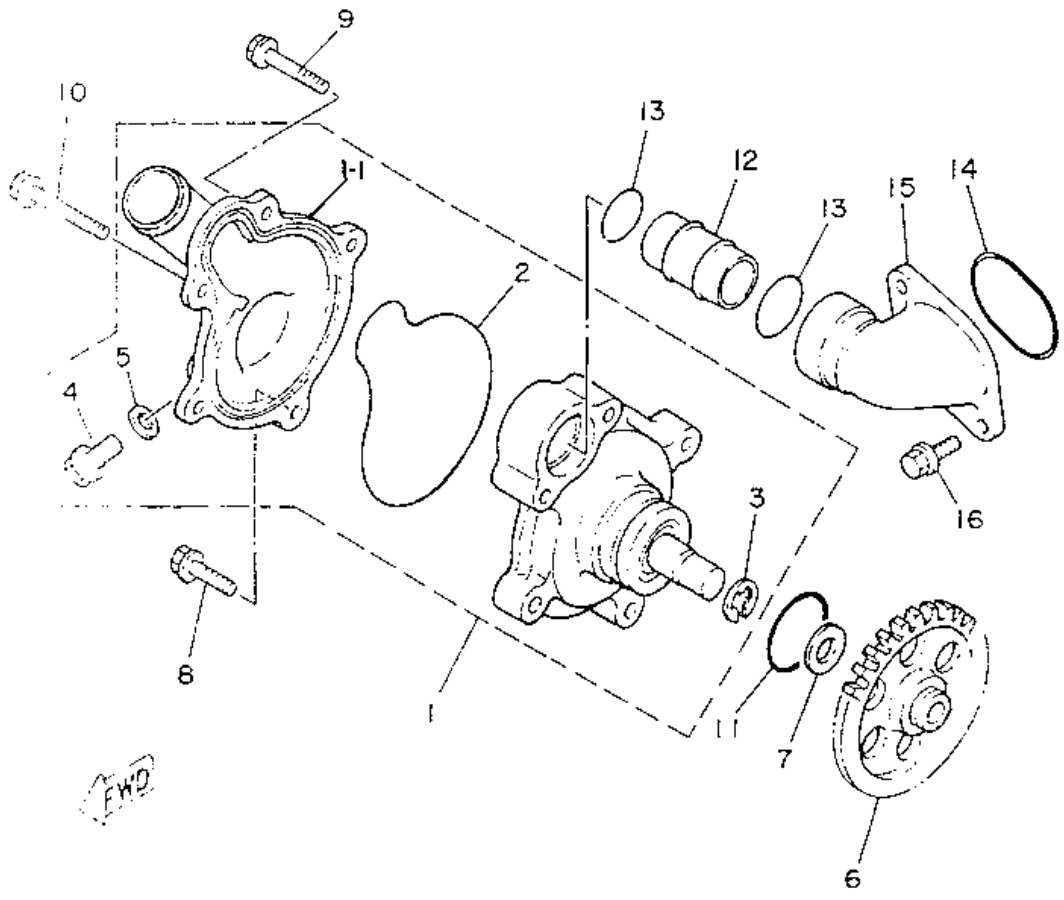

Water Pump Assy

FWD

Ref.	Part No.	WATER PUMP DESCRIPTION	REQ.NO	Price Each
1	3VD-12420-00-00	WATER PUMP ASSY	1	$180.74
1-1	3VD-12422-00-00	COVER, HOUSING	1	$42.08
2	3LD-12439-00-00	O-RING	1	$5.90
3	99009-12400-00	CIRCLIP	1	$0.75
4	95027-06012-00	BOLT, FLANGE	1	$0.38
5	90430-06014-00	GASKET	1	$1.60
6	3VD-12459-00-00	GEAR, IMPELLER SHAFT	1	$44.12
7	90201-127E1-00	WASHER, PLATE	1	$0.75
8	95027-06030-00	BOLT, FLANGE	1	$0.86
9	95027-06045-00	BOLT, FLANGE	1	$0.86
10	95027-06060-00	BOLT, FLANGE	1	$0.78
11	93210-33133-00	O-RING	1	$2.36
12	3LD-12481-00-00	PIPE 1	1	$7.76
13	93210-21190-00	O-RING	2	$1.26
14	93210-357A2-00	O-RING	1	$0.75
15	3VD-12469-00-00	JOINT 1	1	$30.28
16	90105-06696-00	BOLT, FLANGE	2	$1.29