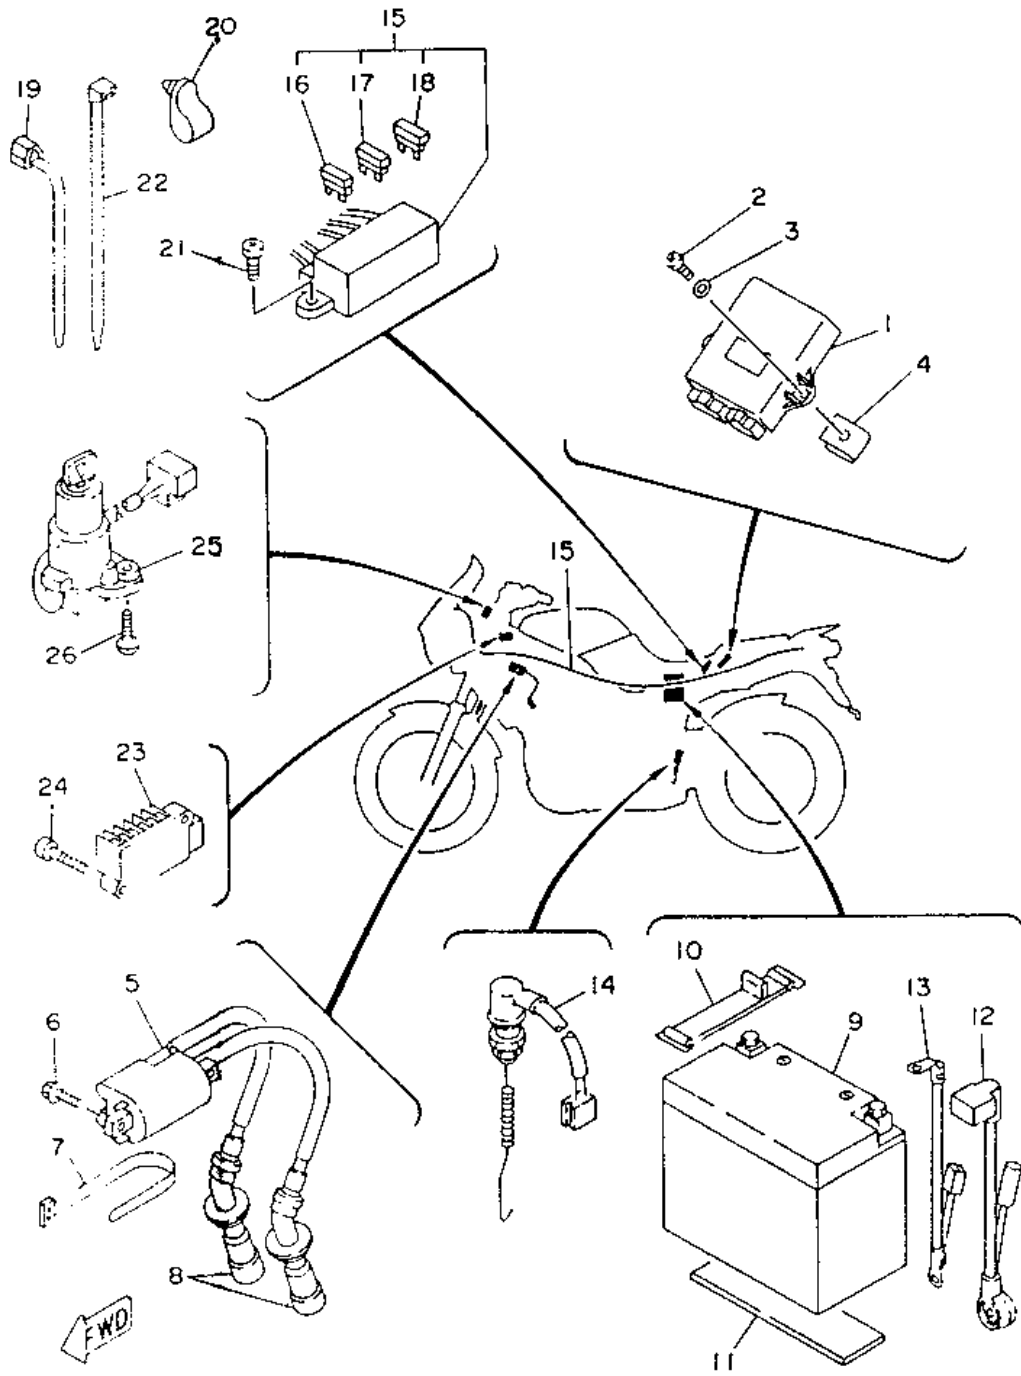

Electrical 1

Ref.	Part No.	ELECTRICAL 1 DESCRIPTION	REQ.NO	Price Each
1	3VD-82305-00-00	IGNITOR UNIT ASSY	1	$394.42
2	98507-06016-00	SCREW, PAN HEAD	2	$0.58
3	92907-06600-00	WASHER, PLATE	2	$0.30
4	90183-06023-00	NUT, SPRING	2	$2.29
5	3LD-82310-01-00	IGNITION COIL ASSY	1	$64.57
6	95817-06020-00	BOLT, FLANGE	2	$0.58
7	25G-83936-01-00	BAND, SWITCH CORD	1	$1.60
8	3LD-82370-00-00	PLUG CAP ASSY	2	$36.30
9	BTY-YTX12-BS-00	BATTERY ASSY (YTX12-BS-MF)	1	$65.95
10	3VD-82131-00-00	BAND, BATTERY	1	$5.47
11	5Y1-82122-00-00	DAMPER, LOCATING 3	1	$1.98
12	3VD-82115-00-00	WIRE, PLUS LEAD	1	$23.67
13	3VD-82116-00-00	WIRE, MINUS LEAD	1	$18.71
14	4TX-82530-00-00	STOP SWITCH ASSY	1	$12.55
15	4DT-82590-00-00	WIRE HARNESS ASSY	1	$154.46
16	1AE-82151-00-00	FUSE (12V-30A)	2	$2.29
17	2GV-82151-00-00	FUSE (20A)	2	$1.58
18	42X-82151-00-00	FUSE (10A)	4	$0.92
19	90464-13073-00	CLAMP	2	$1.61
20	90464-12027-00	CLAMP	3	$2.20
21	98907-06012-00	SCREW, BIND	2	$0.75
22	90465-13152-00	CLAMP	1	$0.78
23	3TJ-81960-02-00	RECTIFIER & REGULATOR ASSY	1	$62.11
24	91317-06025-00	BOLT	2	$0.86
25	4DT-82501-00-00	MAIN SWITCH (STEERING LOCK)	1	$98.35
26	90149-06228-00	SCREW	2	$1.20