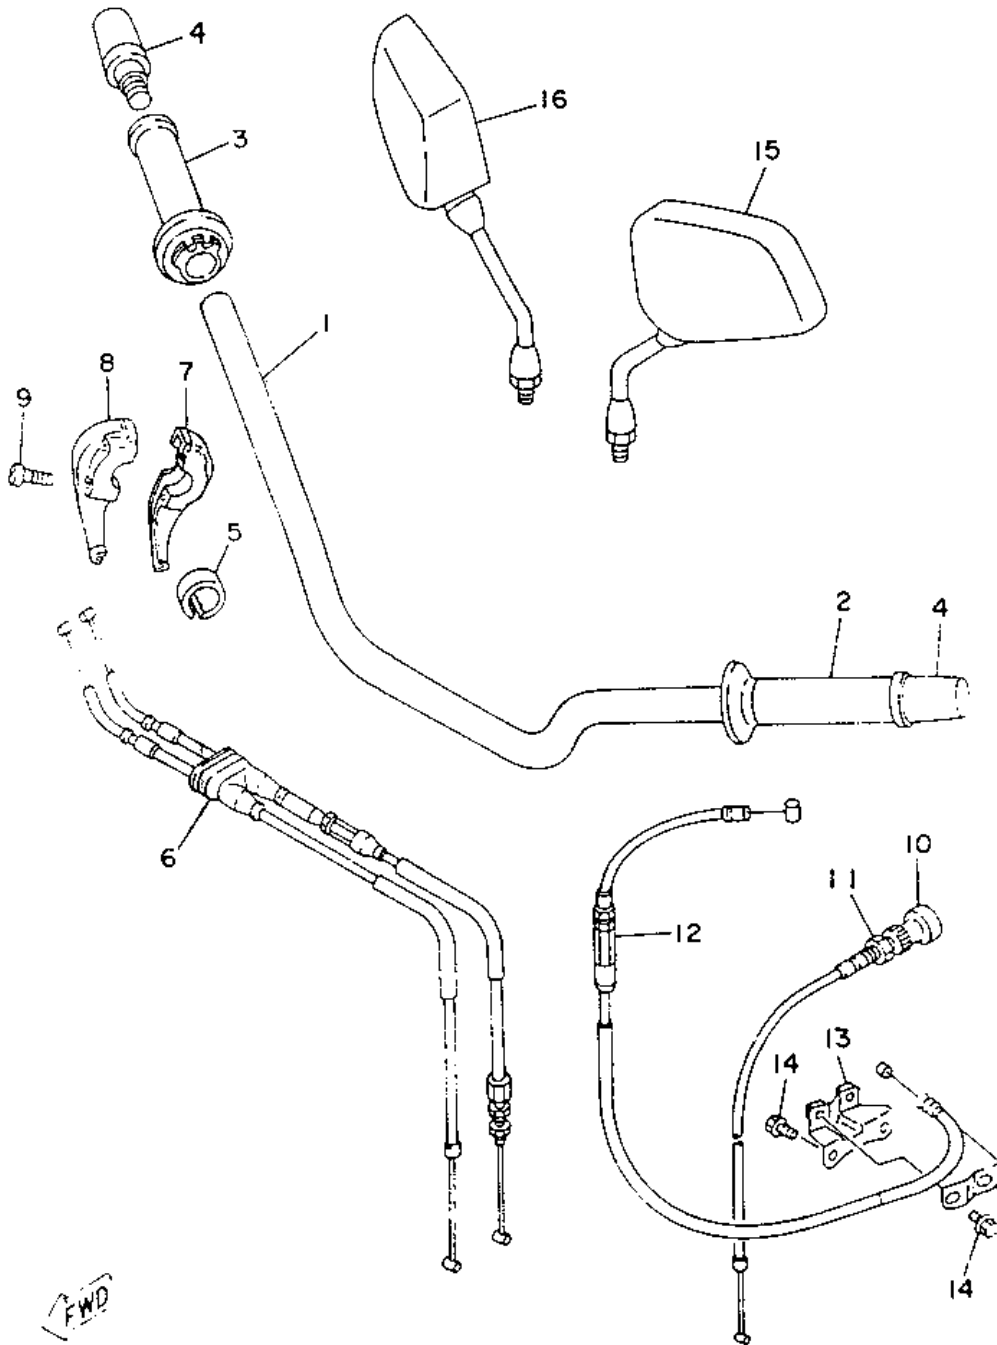

Handlebar - Cables

Ref.	Part No.	HANDLEBAR-CABLE DESCRIPTION	REQ.NO	Price Each
1	3VD-26111-00-00	HANDLEBAR	1	$50.23
2	1KG-26241-00-00	GRIP (LEFT)	1	$13.87
3	3FH-26240-00-00	GRIP ASSY	1	$19.98
4	51J-26246-01-00	END, GRIP	2	$18.51
5	90387-22660-00	COLLAR	1	$2.60
6	3VD-26302-00-00	THROTTLE CABLE ASSY	1	$42.06
7	3XW-26281-01-00	CAP, GRIP UPPER	1	$13.26
8	3XW-26282-01-00	CAP, GRIP LOWER	1	$13.26
9	98507-05035-00	SCREW, PAN HEAD	2	$0.40
10	3VD-26331-01-00	CABLE, STARTER 1	1	$18.14
11	1VJ-26333-00-00	NUT	1	$2.50
12	3VD-26335-01-00	CABLE, CLUTCH	1	$53.11
13	3VD-26292-00-00	STAY	1	$15.78
14	95817-06012-00	BOLT, FLANGE	4	$0.84
15	4TX-26280-00-00	REAR VIEW MIRROR ASSY (LEFT)	1	$62.29
16	3VD-26290-01-00	REAR VIEW MIRROR ASSY (RIGHT)	1	$73.51