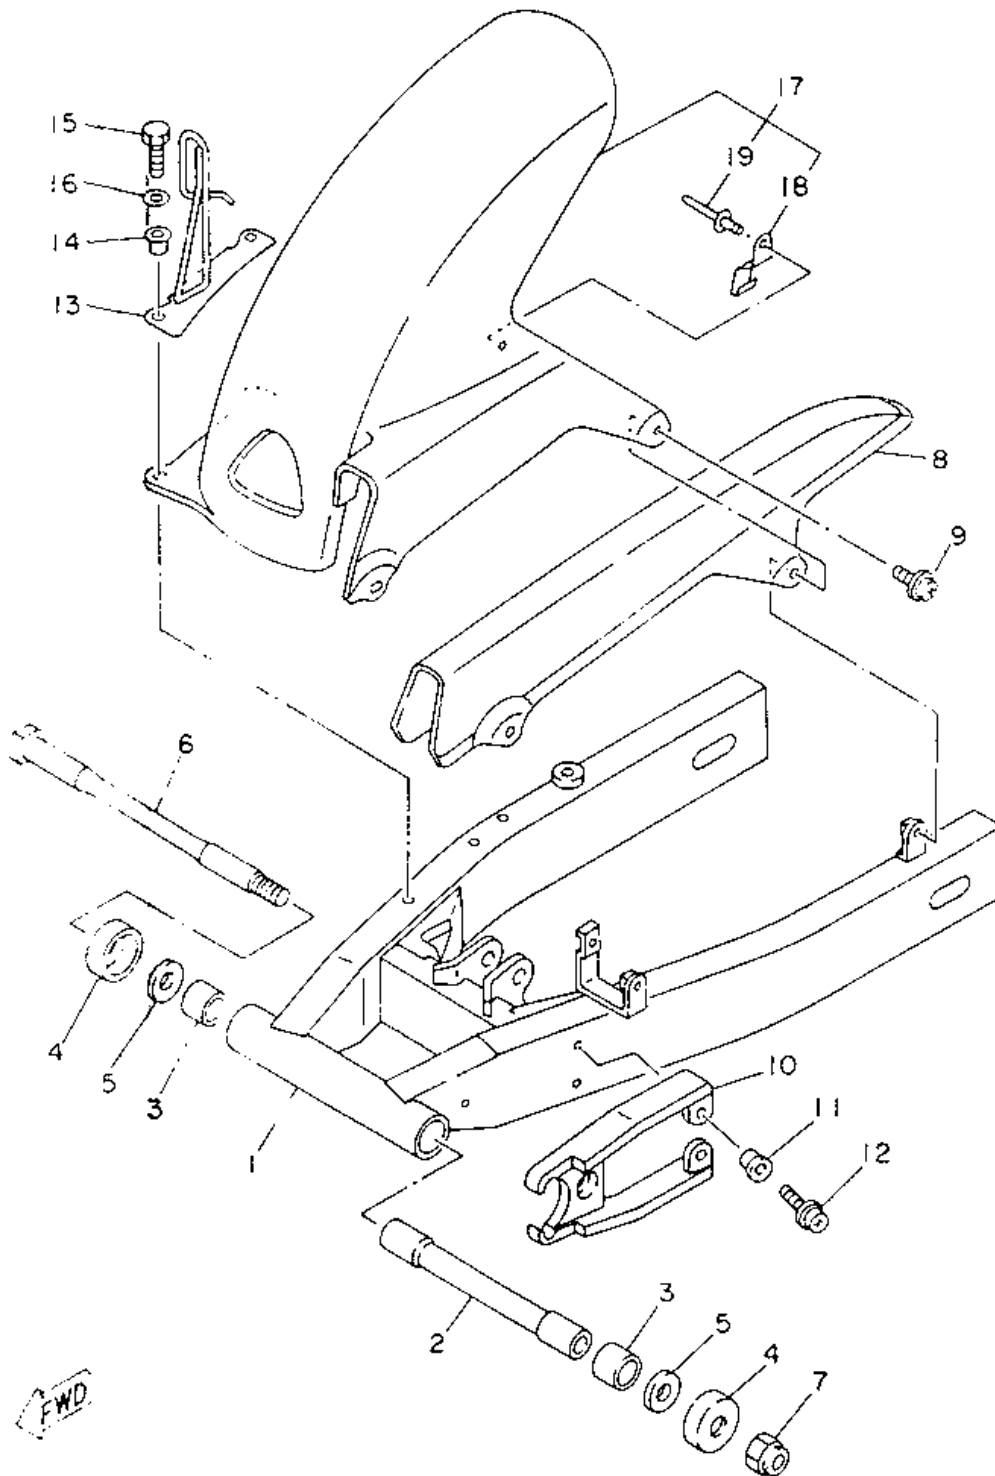

Swing Arm Assy

Ref.	Part No.	SWING ARM DESCRIPTION	REQ.NO	Price Each
1	4TX-22110-00-00	REAR ARM COMP .	1	$238.36
2	3VD-22184-00-00	BUSH	1	
3	93320-32403-00	BEARING	2	$15.75
4	4X7-22129-00-00	COVER, THRUST 2	2	$9.67
5	90201-161J3-00	WASHER, PLATE	2	$3.64
6	46X-22141-00-00	SHAFT, PIVOT	1	$23.71
7	90185-14070-00	NUT, SELF-LOCKING	1	$4.90
8	3VD-22311-00-00	CASE, CHAIN	1	$17.24
9	90159-06033-00	SCREW, W/WASHER	2	$0.58
10	3VD-22151-00-00	SEAL GUARD	1	$35.42
11	90387-06681-00	COLLAR	3	$3.02
12	90159-06082-00	SCREW, W/WASHER	3	$0.58
13	3VD-25875-01-00	HOLDER, BRAKE HOSE 1	1	$18.71
14	90387-064J1-00	COLLAR	2	$3.64
15	97017-06025-00	BOLT (97001-06025-00)	2	$0.35
16	92907-06600-00	WASHER, PLATE	2	$0.30
17	3VD-W2165-00-00	FENDER COMP, REAR TIRE	1	$114.63
18	3VD-2164F-00-00	STAY 1	1	$6.10
19	90267-40110-00	RIVET, BLIND	1	$1.10