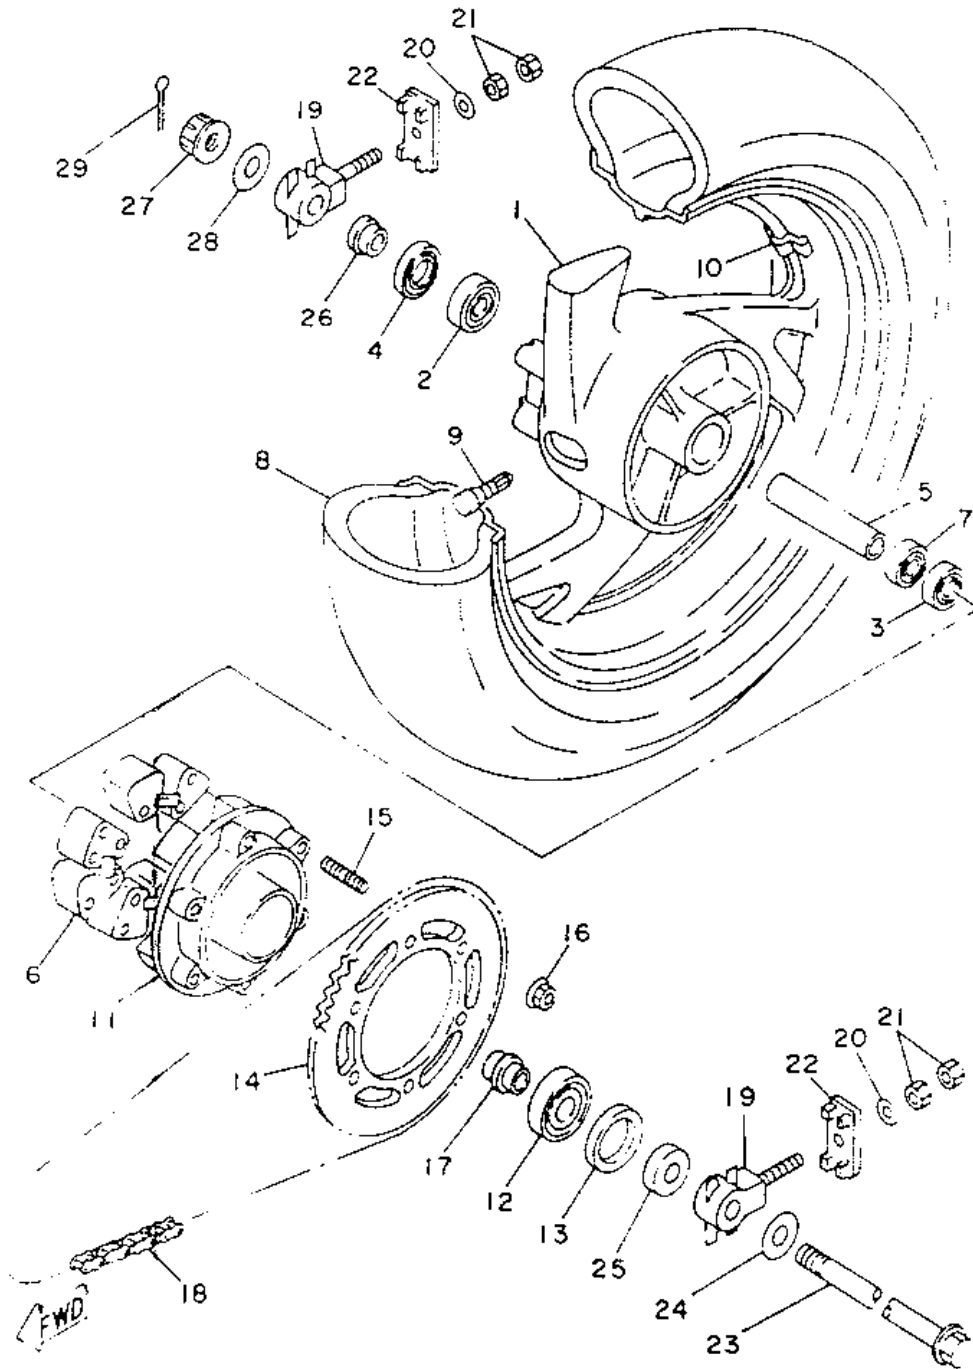

Rear Wheel

Ref.	Part No.	REAR WHEEL DESCRIPTION	REQ.NO	Price Each
1	3VD-25338-00-WN	CAST WHEEL, REAR (CIRCUIT SILVER)	1	$446.37
2	93306-30317-00	BEARING (B6303ZZ)	1	$10.50
3	93306-20310-00	BEARING (B6203DU)	1	$10.50
4	93102-25044-00	OIL SEAL	1	$4.73
5	90387-173M5-00	COLLAR	1	$5.71
6	4BP-25364-00-00	DAMPER	3	$9.88
7	93306-20310-00	BEARING (86203DU)	1	$10.50
8	94115-176X7-00	TIRE (150/70-17 69H K505) (DUNLOP)	1	$155.98
9	93900-00030-00	VALVE, RIM	1	$6.88
10	29L-25398-00-00	BALANCER, WHEEL (10G) (UR)	1	$5.20
	29L-25398-10-00	BALANCER, WHEEL (20G) (UR)	1	$5.20
	5MT-25398-20-00	BALANCER, WHEEL (30G) (UR)	1	$3.96
11	1UF-25366-00-00	CLUTCH, HUB	1	$83.20
12	93306-37207-00	BEARING	1	$21.01
13	93105-42024-00	OIL SEAL	1	$5.12
14	3VD-25444-20-00	SPROCKET, DRIVEN (44T)	1	$65.21
15	90116-10485-00	BOLT, STUD	6	$2.60
16	90185-10170-00	NUT, SELF-LOCKING	6	$3.04
17	90387-177K0-00	COLLAR	1	$8.63
18	94581-46114-00	CHAIN (D.I.D.525HV-1 14LE)	1	$267.00
19	4BP-25388-00-00	PULLER CHAIN 1 (3HE-25388-00-00)	2	$17.46
20	9299R-08200-00	WASHER PLAIN (92901 -00-00)	2	$0.73
21	98880-08100-00	NUT	4	$1.18
22	4JH-22174-00-00	END 1	2	$15.78
23	1AE-25381-01-00	AXLE, WHEEL	1	$44.20
24	90201-170T3-00	WASHER, PLATE	1	$3.44
25	90387-177Y5-00	COLLAR	1	$10.98
26	90387-177Y4-00	COLLAR	1	$6.04
27	90171-16024-00	NUT, CASTLE	1	$4.90
28	90201-160T2-00	WASHER, PLATE	1	$3.84
29	91490-30030-00	PIN, COTTER	1	$1.26