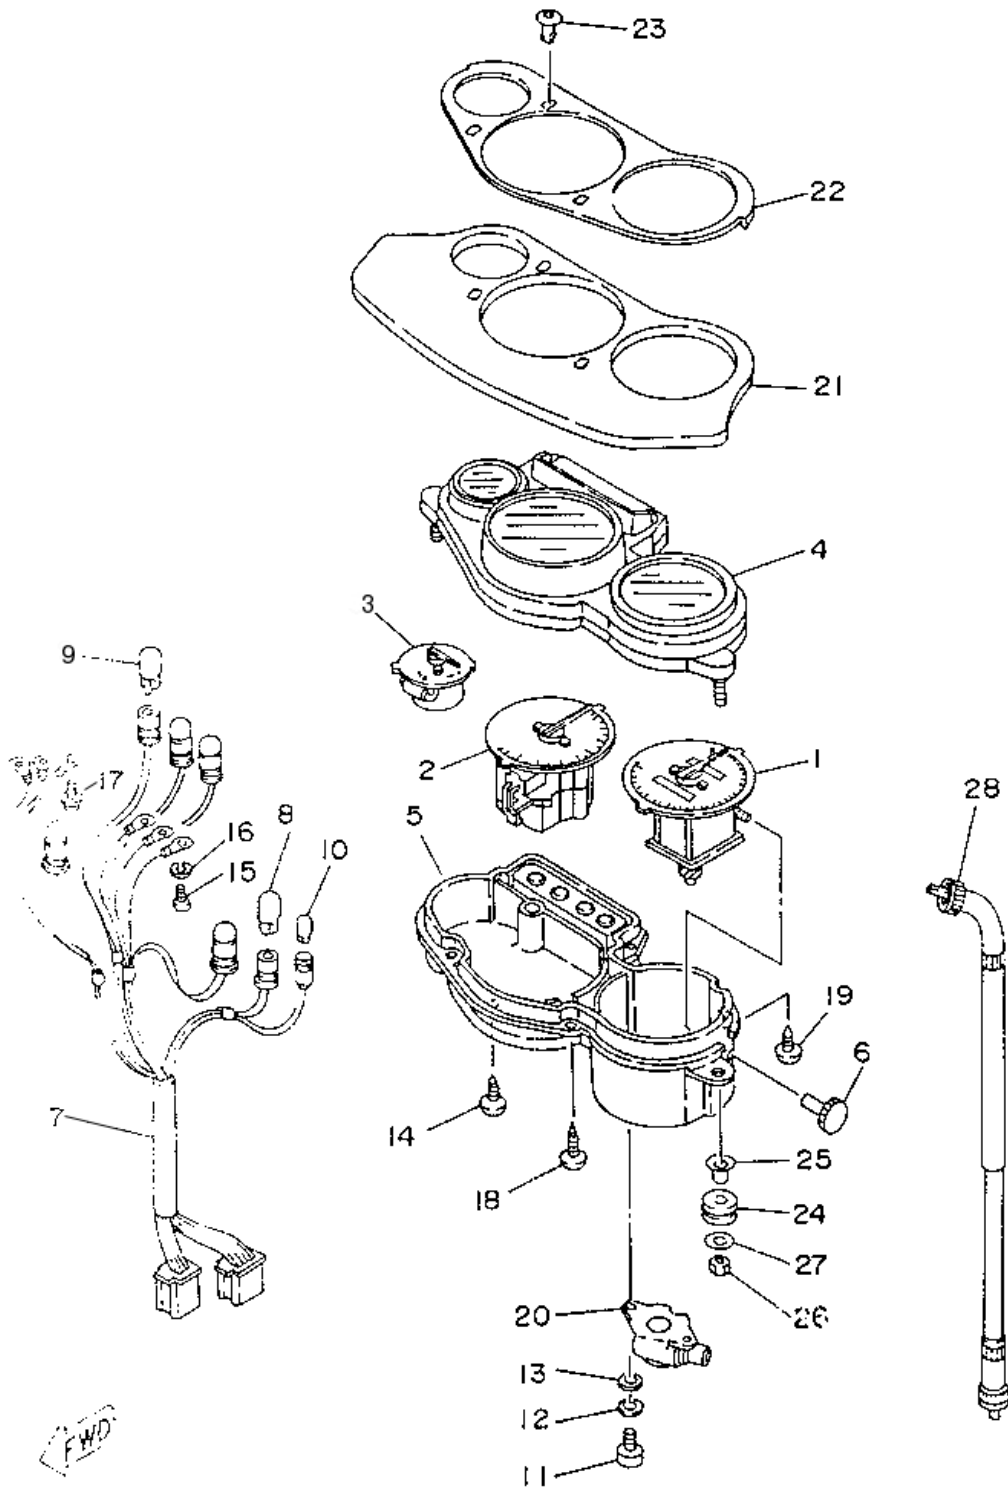

3. ELECTRICAL Instruments

Ref.	Part No.	METER DESCRIPTION	REQ.NO	Price Each
1	3VD-83570-10-00	SPEEDOMETER ASSY	1	$122.94
2	3VD-83540-00-00	TACHOMETER ASSY	1	$163.25
3	3GM-83590-00-00	WATER TEMPERATURE ASSY	1	$98.87
4	3GM-83559-00-00	COVER, METER	1	$52.07
5	4DT-8353H-00-00	CASE, INNER	1	$36.94
6	2GH-83578-00-00	KNOB, TRIP METER	1	$5.67
7	3VD-83509-00-00	SOCKET CORD ASSY	1	$51.53
8	4G1-84744-00-XX	BULB (12V-3.4W)	3	$1.26
9	4G1-84744-00-XX	BULB (12V-3.4W)	3	$1.26
10	42X-83517-00-00	BULB (12V-3W)	1	$1.25
11	98580-04010-00	SCREW, PAN HEAD	4	$0.54
12	92990-04100-00	WASHER, SPRING (92902-04100-00)	4	$0.40
13	92990-04600-00	WASHER, PLATE	4	$0.40
14	90167-04057-00	SCREW, TAPPING	2	$1.60
15	98580-03010-00	SCREW, PAN HEAD	3	$1.00
16	92990-03100-00	WASHER, SPRING	3	$1.00
17	90159-03102-00	SCREW, W/WASHER	3	$0.75
18	90164-04008-00	SCREW, TAPPING	4	$1.20
19	90167-03058-00	SCREW, TAPPING	1	$0.22
20	4FM-83520-00-00	SOCKET CORD ASSY	1	$74.92
21	3VD-83513-00-00	DAMPER	1	$8.83
22	3VD-83611-00-00	PANEL, METER	1	$19.98
23	3GM-83525-00-00	CLIP	3	$2.20
24	90480-14229-00	GROMMET	2	$0.75
25	90387-07391-00	COLLAR	2	$1.98
26	95317-06600-00	NUT	2	$0.50
27	90201-065F3-00	WASHER, PLATE	2	$1.26
28	1FK-83550-11-00	SPEEDOMETER CABLE ASSY	1	$11.35