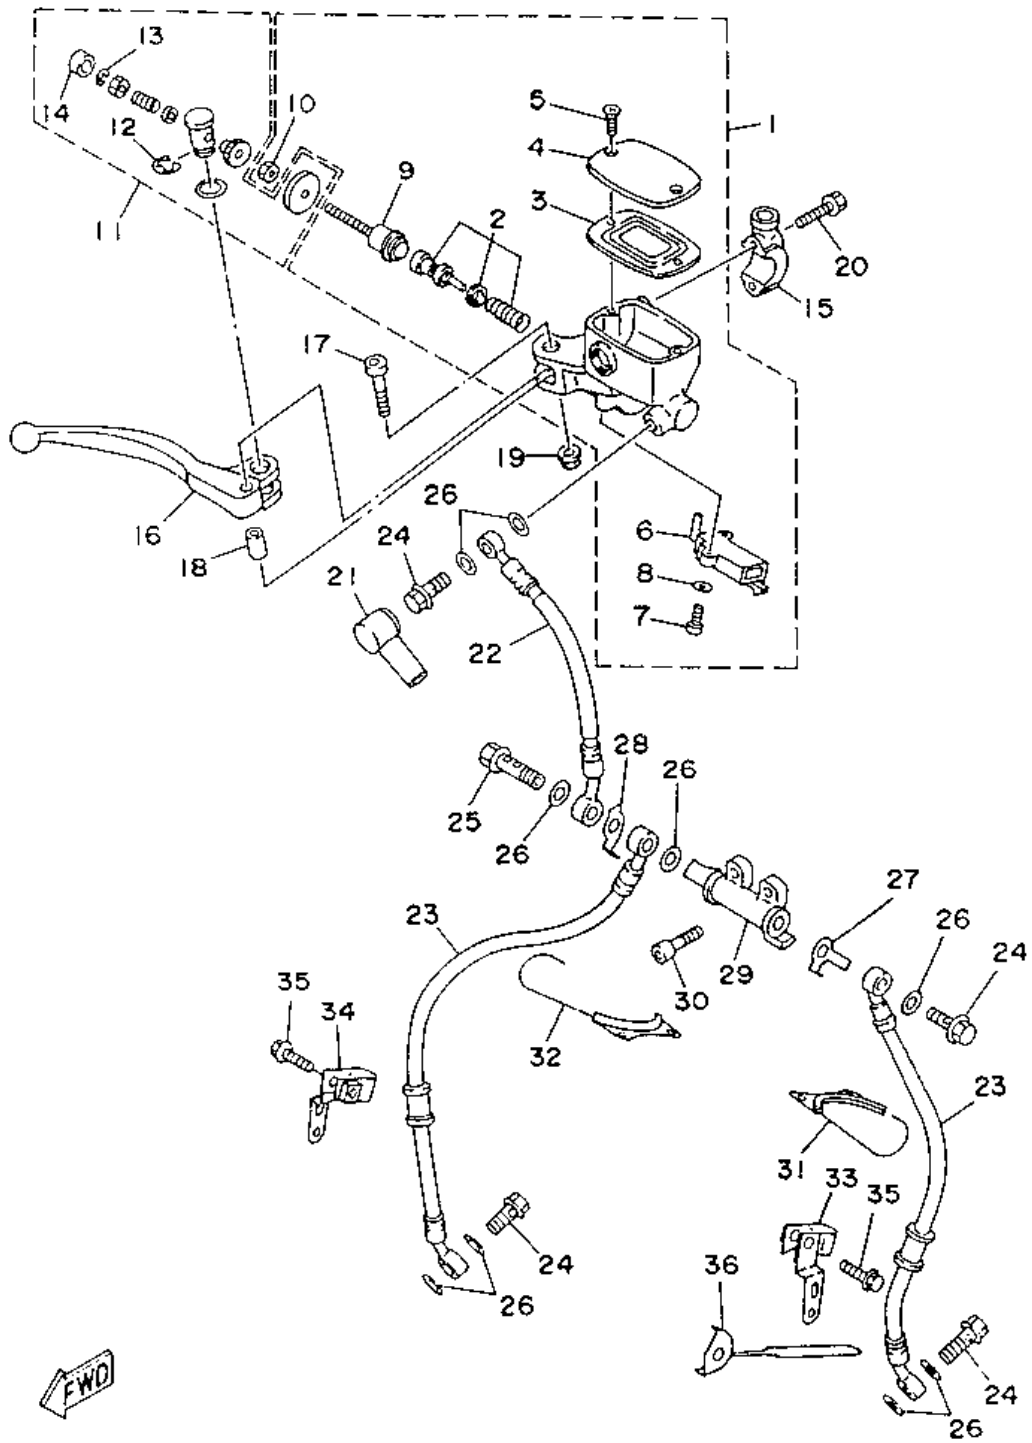

Front Master Cylinder

Ref.	Part No.	FRONT MASTER CYLINDER DESCRIPTION	REQ.NO	Price Each
1	3VD-W2587-00-00	MASTER CYLINDER SUB ASSY	1	$0.00
2	3VD-W0041-51-00	CYLINDER KIT, MASTER	1	$36.30
3	3YX-25854-00-00	DIAPHRAGM, RESERVOIR	1	$7.56
4	4TX-25852-00-00	CAP, RESERVOIR	1	$8.40
5	98707-04012-00	SCREW, FLAT HEAD	2	$0.64
6	4BH-83980-00-00	FRONT STOP SWITCH ASSY	1	$20.39
7	98507-04012-00	SCREW, PAN HEAD	2	$0.40
8	92907-04600-00	WASHER, PLATE	2	$0.30
9	3YX-25880-00-00	PUSH ROD COMP	1	$19.22
10	95380-06600-00	NUT (95303-06600-00)	1	$1.28
11	3YX-W0091-02-00	SCREW KIT, MASTERCYLINDER	1	$53.11
12	3YX-25866-00-00	CIRCLIP	1	$2.52
13	3YX-25866-10-00	CIRCLIP	1	$2.74
14	3YX-2583H-00-00	BOOT	1	$4.40
15	3YX-25867-00-00	BRACKET, MASTER CYLINDER	1	$10.92
16	3YX-83922-09-00	LEVER 2	1	$13.26
17	3YX-2589F-00-00	BOLT, LEVER	1	$3.88
18	3YX-25838-00-00	SLEEVE, CALIPER	1	$3.79
19	95617-06100-00	NUT, U	1	$0.75
20	95027-06030-00	BOLT, FLANGE	2	$0.86
21	4L0-25862-01-00	BOOT, MASTER CYLINDER	1	$0.74
22	99999-02430-00	HOSE, BRAKE 1	1	$32.88
23	99999-02431-00	HOSE, BRAKE	2	$39.10
24	90401-10159-00	BOLT, UNION	4	$2.36
25	90401-10160-00	BOLT, UNION	1	$3.88
26	90201-10118-00	WASHER, PLATE	9	$1.26
27	3VD-25834-01-00	WASHER, LOCK	1	$0.80
28	3VD-25844-00-00	WASHER, LOCK	1	$0.80
29	42H-25885-01-00	JOINT	1	$29.99
30	91317-06025-00	BOLT	2	$0.86
31	3VD-26131-00-00	GUIDE, CABLE 1	1	$14.92
32	3VD-26132-00-00	GUIDE, CABLE 2	1	$14.92