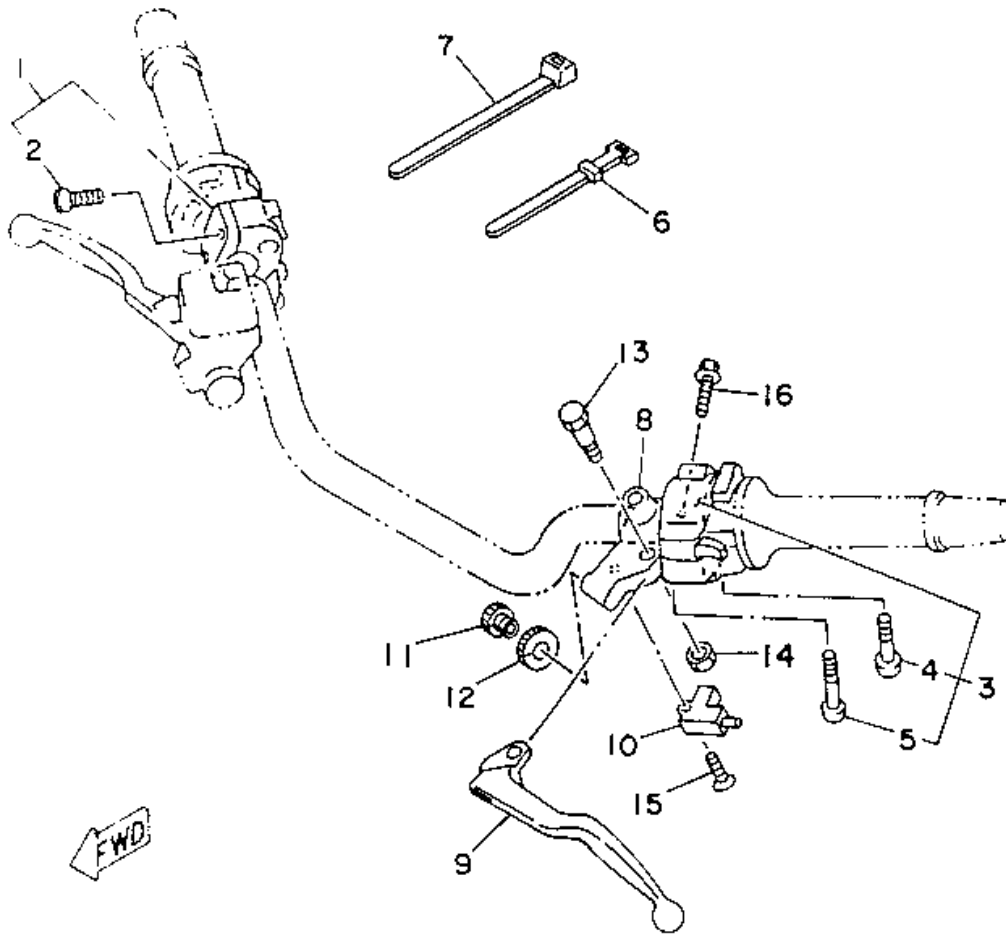

Handle Switch - Lever

Ref.	Part No.	HANDLE SWITCH-LEVER DESCRIPTION	REQ.NO	Price Each
1	4FE-83975-00-00	SWITCH, HANDLE 2	1	$67.32
2	90157-05057-00	SCREW, PAN HEAD	2	$0.75
3	4DT-83973-00-00	SWITCH, HANDLE 3	1	$105.71
4	98507-05030-00	SCREW, PAN HEAD	1	$0.61
5	98507-05040-00	SCREW, PAN HEAD	1	$0.58
6	437-83936-01-00	BAND, SWITCH CORD	2	$0.50
7	90465-13152-00	CLAMP	2	$0.78
8	3YX-82911-01-00	HOLDER, LEVER 1	1	$11.58
9	3YX-83912-00-00	LEVER 1	1	$13.26
10	3YX-82917-00-00	SWITCH	1	$10.31
11	90123-08046-00	BOLT	1	$3.93
12	90179-08148-00	NUT	1	$3.10
13	3YX-83945-00-00	BOLT, LEVER	1	$4.40
14	95617-06100-00	NUT, U	1	$0.75
15	57M-83358-00-00	SCREW, LENS FITTING	1	$0.26
16	95027-06020-00	BOLT, FLANGE	1	$0.25