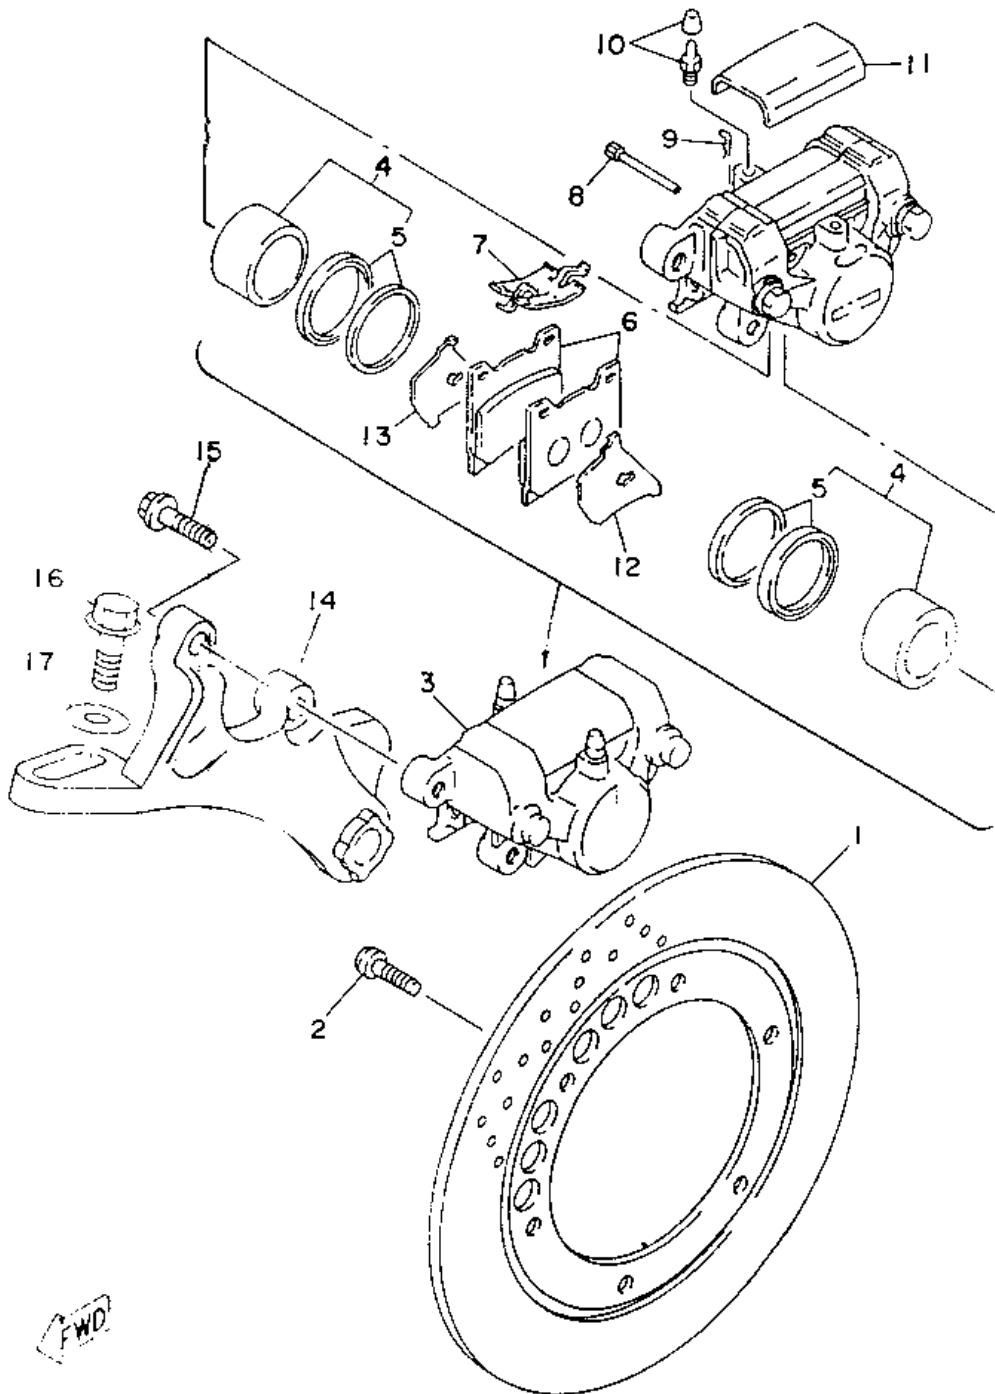

Rear Brake Caliper

Ref.	Part No.	REAR BRAKE CALIPER DESCRIPTION	REQ.NO	Price Each
1	4HM-2582W-00-00	DISC, REAR BRAKE 2	1	$130.95
2	90109-08718-00	BOLT	6	$3.40
3	3HE-2580W-00-00	CALIPER ASSY, REAR 2	1	$266.99
4	31A-W0057-00-00	PISTON ASSY, CALIPER	1	$55.96
5	31A-W0047-00-00	CALIPER SEAL KIT	1	$23.14
6	1FK-W0046-01-00	BRAKE PAD KIT, 2	1	$33.25
7	1WG-25919-00-00	SUPPORT, PAD (29L-25919-00-00)	1	$5.67
8	3HE-259244-00-00	PIN, PAD	2	
9	3GM-25925-00-00	CLIP	2	$3.36
10	1J3-W0048-00-00	BLEED SCREW KIT	2	$9.06
11	51J-25836-00-00	COVER, DUST	1	$7.56
12	1FK-25827-00-00	SHIM, CALIPER	1	$6.72
13	1FK-25828-00-00	SHIM, CALIPER	1	$6.72
14	3VD-25819-00-00	BRACKET, CALIPER	1	$102.62
15	90105-10638-00	BOLT, WASHER BASED	2	$1.36
16	95817-10030-00	BOLT, FLANGE	1	$2.36
17	90201-105R9-00	WASHER, PLATE	1	$0.75