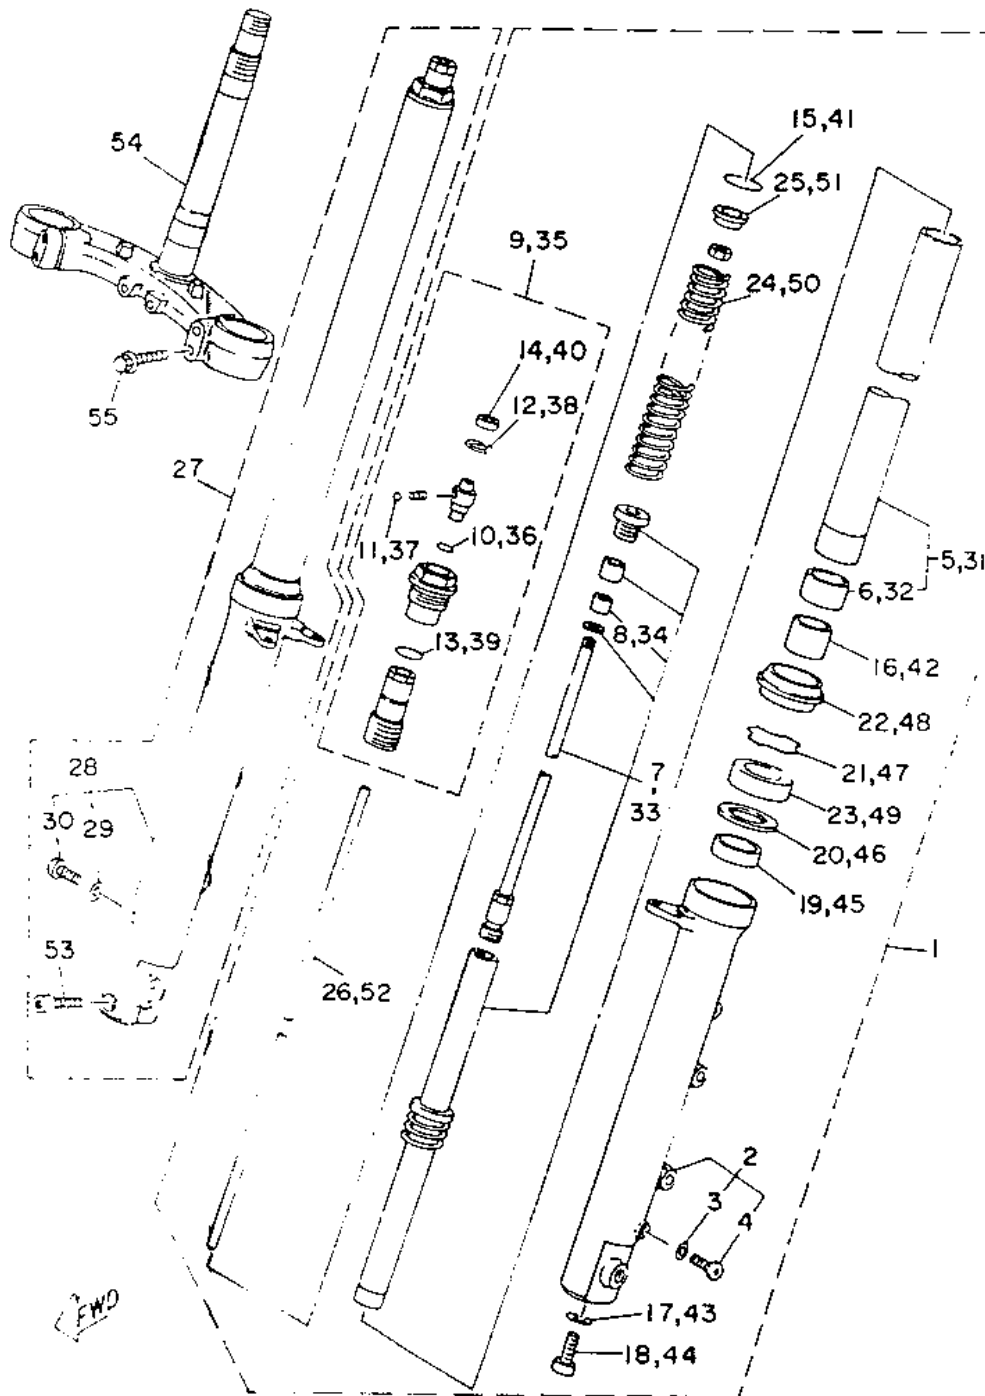

Front Forks

Ref.	Part No.	FRONT FORK DESCRIPTION	REQ.NO	Price Each
1	3VD-23102-01-00	FRONT FORK ASSY (L H)	1	\$504.84
2	3VD-23106-00-00	OUTER TUBE COMP (L.H)	1	\$155.88
3	5U8-23129-00-00	GASKET, DRAIN PLUG	1	\$1.20
4	98507-04006-00	SCREW, PAN HEAD	1	\$0.15
5	3VD-23110-00-00	INNER TUBE COMP1	1	\$164.61
6	3VD-23135-00-00	METAL. SLIDE 2	1	\$7.35
7	3VD-2330E-00-00	DAMPER ASSY	1	\$246.68
8	3VD-2312K-00-00	PISTON, FRONT FORK	1	\$3.99
9	3VD-23111-00-00	BOLT, CAP	1	\$65.21
10	93210-09350-00	O-RING	1	\$1.98
11	93503-16003-00	BALL	1	\$0.20
12	3VD-23183-00-00	CIRCLIP	1	\$0.90
13	93210-18N01-00	O-RING	1	
14	3VD-2319U-00-00	CAP	1	\$5.90
15	93210-35N02-00	O-RING	1	\$3.02
16	3VD-23173-00-00	SPINDLE, TAPER	1	\$18.08
17	90430-10171-00	GASKET	1	\$1.26
18	91314-10025-00	BOLT	1	\$1.72
19	3VD-23125-01-00	METAL, SLIDE 1 (3VD-23125-00-00)	1	\$7.76
20	3VD-23115-00-00	GUIDE, COVER UPPER	1	\$3.36
21	3VD-23156-00-00	CLIP, OIL SEAL	1	\$2.31
22	3VD-23144-00-00	SEAL. DUST	1	\$7.68
23	3GM-23145-A0-00	OIL SEAL	1	\$7.56
24	3VD-23141-01-00	SPRING, FRONT FORK	1	\$37.46
25	3VD-23142-00-00	SEAT, SPFUNG UPPER	1	\$4.40
26	3VD-2318Y-00-00	PLUNGER	1	\$10.51
27	3VD-23103-01-00	FRONT FORK ASSY (R.H)	1	\$492.53
28	3VD-23107-00-00	OUTER TUBE COMP. (R.H) 1	1	\$155.88
29	5U8-23129-00-00	GASKET, DRAIN PLUG	1	\$1.20
30	98507-04006-00	SCREW, PAN HEAD	1	\$0.15
31	3VD-23110-00-00	INNER TUBE COMP.1	1	\$164.61
32	3VD-23135-00-00	METAL, SUDE 2	1	\$7.35